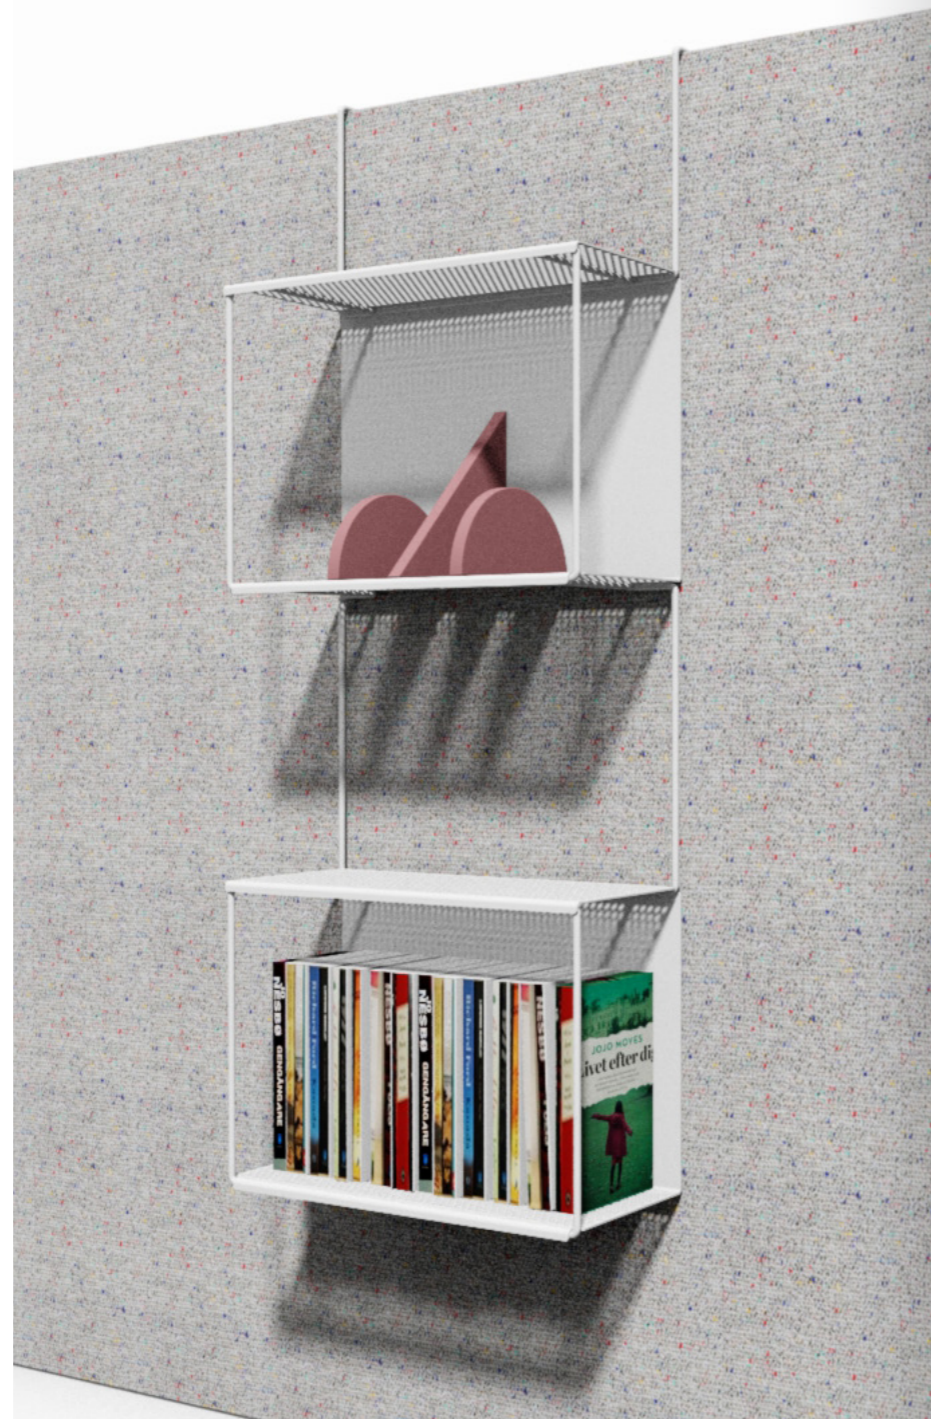

ACCESSORIES THAT COMPLETE YOUR WORKPLACE

To guide you through the EFG Add assortment, we've created three sub categories of accessories, all with an efficient and structured workplace in mind.

ASSORTMENT KIT

WELCOMING features all of the accessories necessary to get your workstation up and running. **SHARING** is a set of accessories that facilitate the use of common office areas where people gather to share thoughts and know-how. **ORGANIZING** contains the basic accessories you need to get your workstation organized.

WELCOMING KIT

EFG ADD COAT HANGER KIT ROUND OR SQUARE
EFG Add Base
2 x EFG Add Coat Hanger
4 x EFG Add Hook

EFG ADD MIRROR KIT ROUND OR SQUARE
EFG Add Base
EFG Add Mirror
EFG Add Hook

EFG ADD NAMETAG KIT ROUND OR SQUARE
5 x EFG Add Nametag

EFG ADD HOOK KIT
8 x EFG Add Hook
EFG Add Base

SHARING KIT

EFG ADD NOTEBOARD KIT ROUND OR SQUARE
EFG Add Base
EFG Add Noteboard
Whiteboard Pen Kit

EFG ADD MAGAZINE HOLDER KIT ROUND OR SQUARE
EFG Add Base
4 x EFG Add Magazine Holder
4 x EFG Add Hook

EFG ADD SHELF KIT
EFG Add Shelf
EFG Add Geometrics

ORGANIZING KIT

EFG ADD MEMO KIT ROUND OR SQUARE
EFG Add Base
EFG Add Memo
EFG Add Hook
EFG Add Pentray
Whiteboard Pen Kit
EFG Add Pin Kit

EFG ADD PAPER KIT ROUND OR SQUARE
EFG Add Base
EFG Add Holder
EFG Add Hook
EFG Add Pentray

EFG ADD BUTLER KIT
EFG Add Butler
EFG Add Geometrics

EFG ADD STACK KIT

EFG ADD CABELTRAY
EFG Add Cabletray