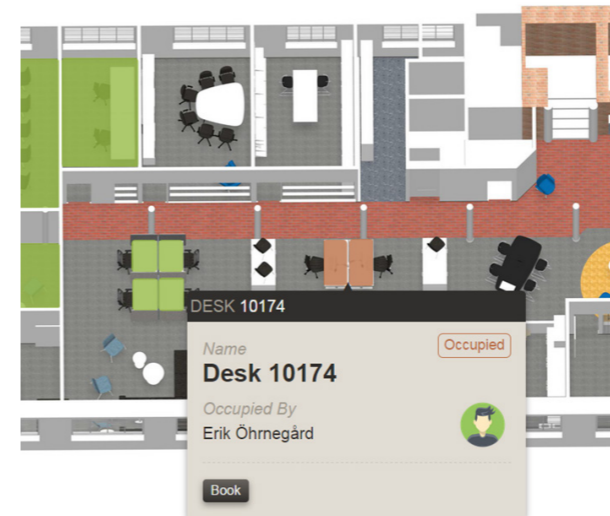

FIND AN AVAILABLE SEAT FAST AND EASY

Let an integrated booking system solve your logistics problems and offer a much needed overview of the premises. The system is also a way to efficiently locate your colleagues during the day.