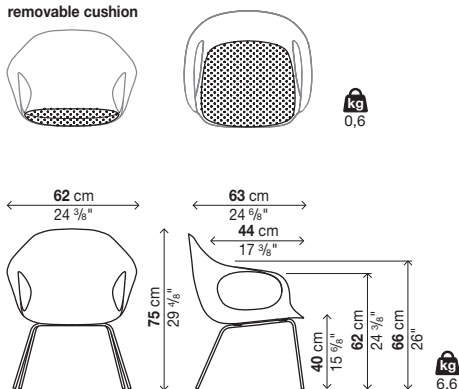

Elephant

Lounge armchair

Metal finish:

Polished chrome steel
Lacquered steel (in the same colours as the polyurethane)

Body finish:

White polyurethane (PO1)
Black polyurethane (PO3)
Beige polyurethane (PO4)
Terracotta brown polyurethane (PO6)
Brown polyurethane (PO7)
Olive green polyurethane (PO8)
Light blue polyurethane (PO9)
"Cuoietto" (C) hide
Natural or black full-grain hide (PF)
DIVINA MD / DIVINA MELANGE 2 (Kvadrat®) fabric

Finish for removable cushion:

Customer fabric
DIVINA MD / DIVINA MELANGE 2 (Kvadrat®) fabric
FIELD (Kvadrat®) fabric
SCUBA (Kvadrat®) fabric

Polyurethane seat

Code	Body	Metal finish	Price in EURO	Packs	Vol.³	Kg
05ELE03	polyurethane	lacquered steel		1	0,4	10
		polished chrome steel				

1 armchair in each package

Removable cushion (non-removable covers)

Code	Cover	Price in EURO	Packs	Vol.³	Kg
20ELE01	customer fabric (mt.0,55)		1	0,02	1
	fabric FIELD				
	fabric DIVINA MD / DIVINA MELANGE 2				
	fabric SCUBA				

1 cushion in each package

Chairs will be shipped knocked down for orders with more than 8 units.
(only armchairs with polyurethane seat).

	Packs	m³	Kg
nr. 4	1	0,41	19
nr. 4	1		

removable cushion