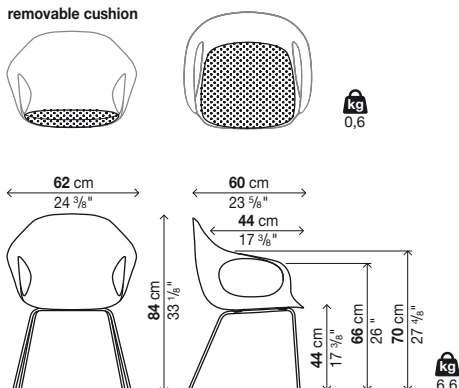

Elephant

Four legs

Metal finish:

Polished chrome steel
Satin-finish chrome steel
Lacquered steel (in the same colours as the polyurethane)

Body finish:

White polyurethane (PO1)
Black polyurethane (PO3)
Beige polyurethane (PO4)
Terracotta brown polyurethane (PO6)
Brown polyurethane (PO7)
Olive green polyurethane (PO8)
Light blue polyurethane (PO9)
"Cuoietto" (C) hide
Natural or black full-grain hide (PF)
DIVINA MD / DIVINA MELANGE 2 (Kvadrat®) fabric

Finish for removable cushion:

Customer fabric
DIVINA MD / DIVINA MELANGE 2 (Kvadrat®) fabric
FIELD (Kvadrat®) fabric
SCUBA (Kvadrat®) fabric

Polyurethane seat

Code	Body	Metal finish	Price in EURO	Packs	Vol.³	Kg
05ELE11	polyurethane	lacquered steel		1	0,4	10
		polished chrome steel				
		satin steel				

1 armchair in each package

Removable cushion (non-removable covers)

Code	Cover	Price in EURO	Packs	Vol.³	Kg
20ELE01	customer fabric (mt.0,55)		1	0,02	1
	fabric FIELD				
	fabric DIVINA MD / DIVINA MELANGE 2				
	fabric SCUBA				

1 cushion in each package

Chairs will be shipped knocked down for orders with more than 8 units.
(only armchairs with polyurethane seat).

	Packs	m³	Kg
nr. 4	1	0,41	19
nr. 4	1	0,26	14

removable cushion