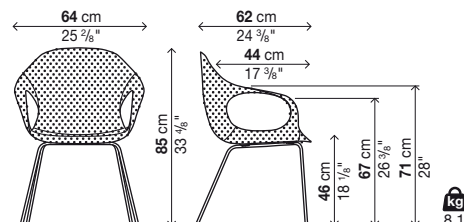

Information about fabrics

DIVINA MD / DIVINA MELANGE 2: 100% new wool

kvadrat