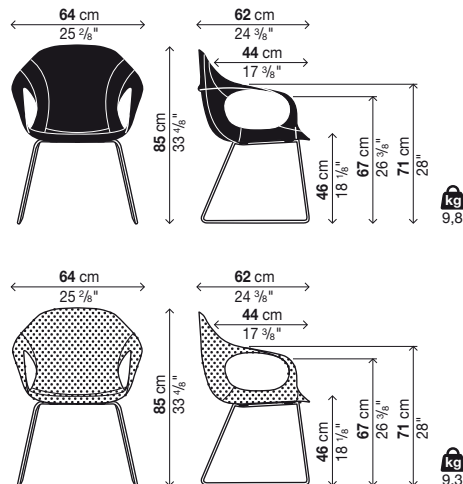

Information about fabrics

DIVINA MD / DIVINA MELANGE 2: 100% new wool

kvadrat