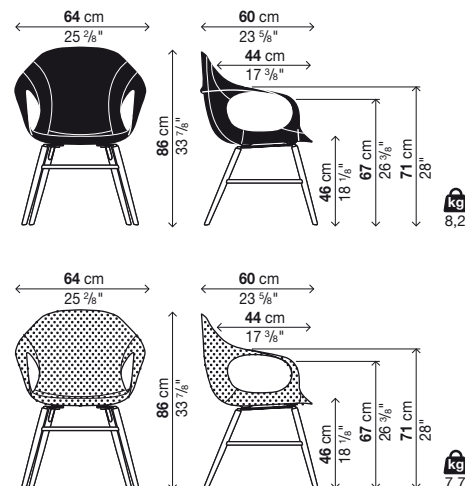

Information about fabrics

DIVINA MD / DIVINA MELANGE 2: 100% new wool

kvadrat