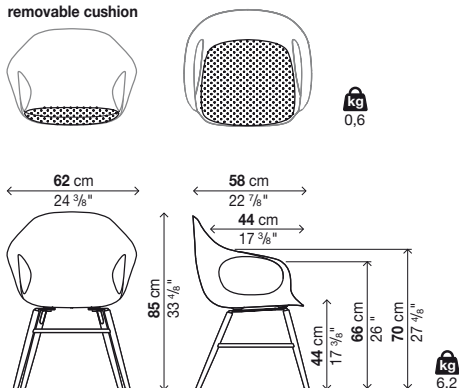

Elephant

Wooden base

Base finish:

Solid beech
Solid European oak wood
Walnut stained solid oak wood
Lacquered wood (in the same colours as the polyurethane)

Body finish:

White polyurethane (PO1)
Black polyurethane (PO3)
Beige polyurethane (PO4)
Terracotta brown polyurethane (PO6)
Brown polyurethane (PO7)
Olive green polyurethane (PO8)
Light blue polyurethane (PO9)
"Cuoietto" (C) hide
Natural or black full-grain hide (PF)
DIVINA MD / DIVINA MELANGE 2 (Kvadrat®) fabric

Finish for removable cushion:

Customer fabric
DIVINA MD / DIVINA MELANGE 2 (Kvadrat®) fabric
FIELD (Kvadrat®) fabric
SCUBA (Kvadrat®) fabric

Polyurethane seat

Code	Body	Base finish	Price in EURO	Packs	Vol.³	Kg
05ELE82	polyurethane	beech		1	0,4	9,3
		european oak				
		walnut stained oak				
		lacquered wood				

1 armchair in each package

Removable cushion (non-removable covers)

Code	Cover	Price in EURO	Packs	Vol.³	Kg
20ELE01	customer fabric (mt.0,55)		1	0,02	1
	fabric FIELD				
	fabric DIVINA MD / DIVINA MELANGE 2				
	fabric SCUBA				

1 cushion in each package

Chairs will be shipped knocked down for orders with more than 8 units..
(only armchairs with polyurethane seat).

	Packs	m³	Kg
nr. 4	1	0,41	19
nr. 4	1	0,33	12

removable cushion