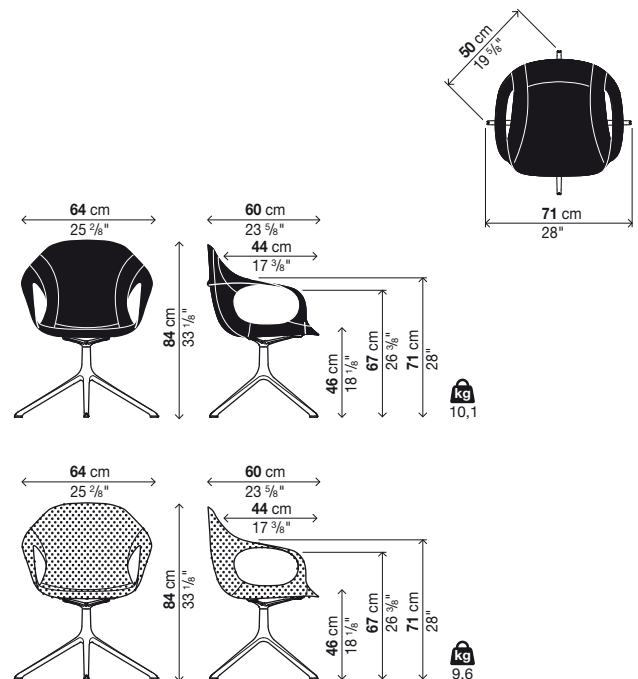

Information about fabrics

DIVINA MD / DIVINA MELANGE 2: 100% new wool

kvadrat