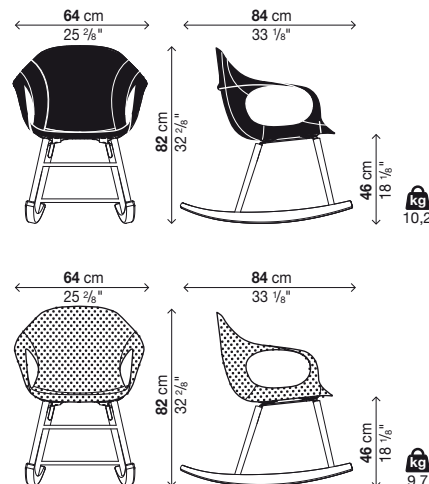

Information about fabrics

DIVINA MD / DIVINA MELANGE 2: 100% new wool

kvadrat