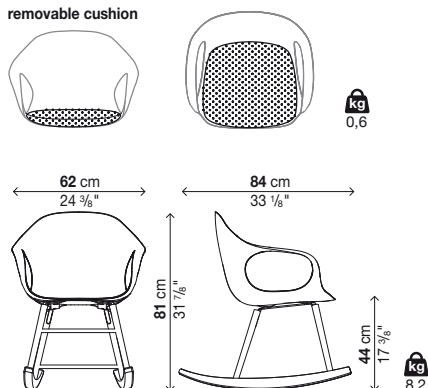

Elephant Rocking

Base finish:

Solid beech
Solid European oak wood
Walnut stained solid oak wood
Lacquered wood (in the same colours as the polyurethane)

Body finish:

White polyurethane (PO1)
Black polyurethane (PO3)
Beige polyurethane (PO4)
Terracotta brown polyurethane (PO6)
Brown polyurethane (PO7)
Olive green polyurethane (PO8)
Light blue polyurethane (PO9)
"Cuoietto" (C) hide
Natural or black full-grain hide (PF)
DIVINA MD / DIVINA MELANGE 2 (Kvadrat®) fabric

Finish for removable cushion:

Customer fabric
DIVINA MD / DIVINA MELANGE 2 (Kvadrat®) fabric
FIELD (Kvadrat®) fabric
SCUBA (Kvadrat®) fabric

Polyurethane seat

Code	Body	Base finish	Price in EURO	Packs	Vol.³	Kg
05ELE91	polyurethane	beech		1	0,56	12
		european oak				
		walnut stained oak				
		lacquered wood				

1 armchair in each package

Removable cushion (non-removable covers)

Code	Cover	Price in EURO	Packs	Vol.³	Kg
20ELE01	customer fabric (mt.0,55)		1	0,02	1
	fabric FIELD				
	fabric DIVINA MD / DIVINA MELANGE 2				
	fabric SCUBA				

1 cushion in each package

Chairs will be shipped knocked down for orders with more than 8 units..
(only armchairs with polyurethane seat).

	Packs	m³	Kg
nr. 4	1	0,41	19
nr. 4	1	0,67	20

removable cushion