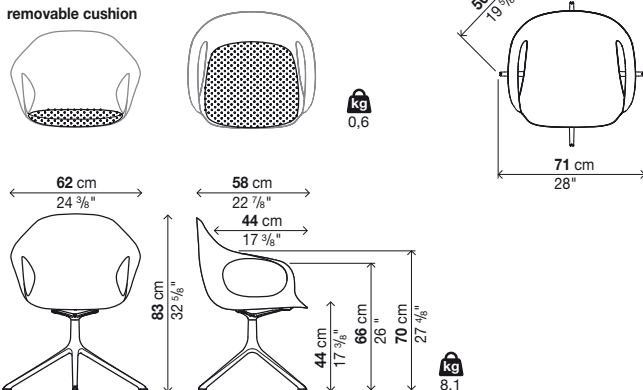

Elephant Swivel trestle

Metal finish:

Polished aluminium
Lacquered aluminium (in the same colours as the polyurethane)

Body finish:

White polyurethane (PO1)
Black polyurethane (PO3)
Beige polyurethane (PO4)
Terracotta brown polyurethane (PO6)
Brown polyurethane (PO7)
Olive green polyurethane (PO8)
Light blue polyurethane (PO9)
"Cuoietto" (C) hide
Natural or black full-grain hide (PF)
DIVINA MD / DIVINA MELANGE 2 (Kvadrat®) fabric

Finish for removable cushion:

Customer fabric
DIVINA MD / DIVINA MELANGE 2 (Kvadrat®) fabric
FIELD (Kvadrat®) fabric
SCUBA (Kvadrat®) fabric

Polyurethane seat

Code	Body	Metal finish	Price in EURO	Packs	Vol.³	Kg
05ELE72	polyurethane	polished aluminium		1	0,38	11,5
		lacquered aluminium				

1 armchair in each package

Removable cushion (non-removable covers)

Code	Cover	Price in EURO	Packs	Vol.³	Kg
20ELE01	customer fabric (mt.0,55)		1	0,02	1
	fabric FIELD				
	fabric DIVINA MD / DIVINA MELANGE 2				
	fabric SCUBA				

1 cushion in each package

Chairs will be shipped knocked down for orders with more than 8 units.
(only armchairs with polyurethane seat).

		Packs	m²	Kg
	nr. 4	1	0,41	19
	nr. 1	1	0,14	6

removable cushion