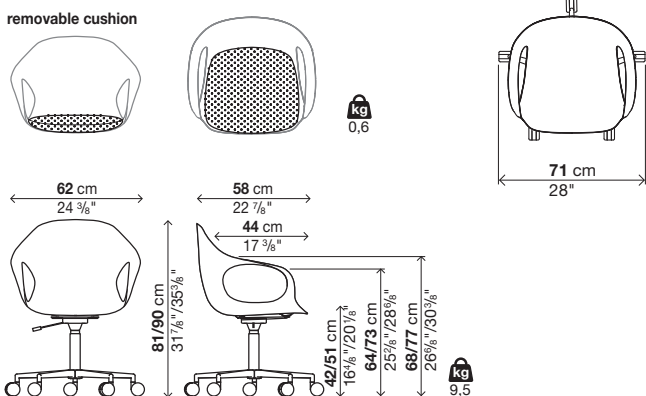

Elephant

5-spoke base with castors

Metal finish:

Polished aluminium
Black lacquered aluminium

Body finish:

White polyurethane (PO1)
Black polyurethane (PO3)
Beige polyurethane (PO4)
Terracotta brown polyurethane (PO6)
Brown polyurethane (PO7)
Olive green polyurethane (PO8)
Light blue polyurethane (PO9)
"Cuoietto" (C) hide
Natural or black full-grain hide (PF)
DIVINA MD / DIVINA MELANGE 2 (Kvadrat®) fabric

Finish for removable cushion:

Customer fabric
DIVINA MD / DIVINA MELANGE 2 (Kvadrat®) fabric
FIELD (Kvadrat®) fabric
SCUBA (Kvadrat®) fabric

Polyurethane seat

Code	Body	Metal finish	Price in EURO	Packs	Vol.³	Kg
05ELE41	polyurethane	polished aluminium lacquered aluminium		1	0,38	13

1 armchair in each package

Removable cushion (non-removable covers)

Code	Cover	Price in EURO	Packs	Vol.³	Kg
20ELE01	customer fabric (mt.0,55)		1	0,02	1
	fabric FIELD				
	fabric DIVINA MD / DIVINA MELANGE 2				
	fabric SCUBA				

1 cushion in each package

Chairs will be shipped knocked down for orders with more than 8 units..
(only armchairs with polyurethane seat).

	Packs	m³	Kg
nr. 4	1	0,41	19
nr. 1	1		

removable cushion