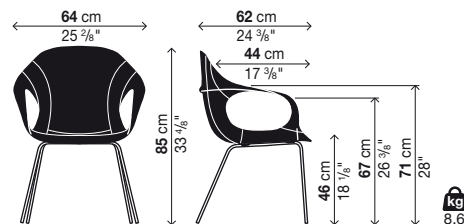

Information about fabrics

DIVINA MD / DIVINA MELANGE 2: 100% new wool

kvadrat