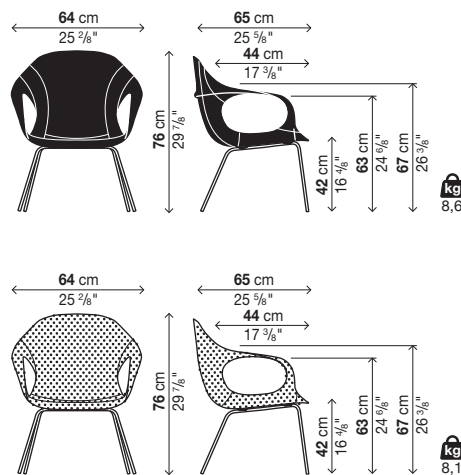

Information about fabrics

DIVINA MD / DIVINA MELANGE 2: 100% new wool

kvadrat