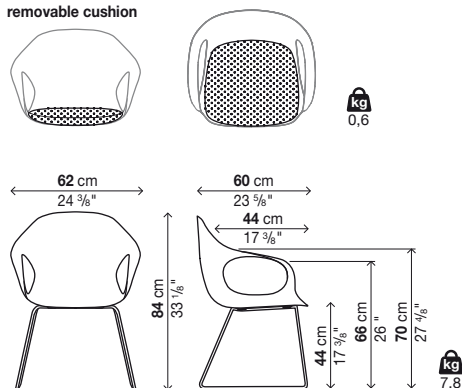

Elephant Slide frame

Metal finish:

Polished chrome steel
Satin-finish chrome steel
Lacquered steel (in the same colours as the polyurethane)

Body finish:

White polyurethane (PO1)
Black polyurethane (PO3)
Beige polyurethane (PO4)
Terracotta brown polyurethane (PO6)
Brown polyurethane (PO7)
Olive green polyurethane (PO8)
Light blue polyurethane (PO9)
"Cuoietto" (C) hide
Natural or black full-grain hide (PF)
DIVINA MD / DIVINA MELANGE 2 (Kvadrat®) fabric

Finish for removable cushion:

Customer fabric
DIVINA MD / DIVINA MELANGE 2 (Kvadrat®) fabric
FIELD (Kvadrat®) fabric
SCUBA (Kvadrat®) fabric

Polyurethane seat

Code	Body	Metal finish	Price in EURO	Packs	Vol.³	Kg
05ELE12	polyurethane	lacquered steel		1	0,4	11,2
		polished chrome steel				
		satin steel				

1 armchair in each package

Removable cushion (non-removable covers)

Code	Cover	Price in EURO	Packs	Vol.³	Kg
20ELE01	customer fabric (mt.0,55)		1	0,02	1
	fabric FIELD				
	fabric DIVINA MD / DIVINA MELANGE 2				
	fabric SCUBA				

1 cushion in each package

Chairs will be shipped knocked down for orders with more than 8 units..
(only armchairs with polyurethane seat).

		Packs	m²	Kg
	nr. 4	1	0,41	19
	nr. 4	1	0,26	19

removable cushion