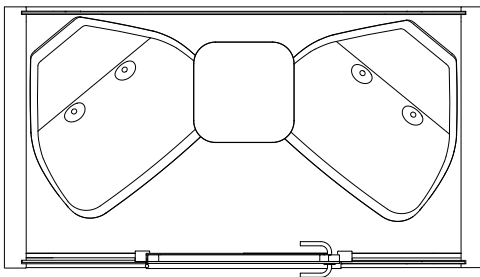

Betty's Café

Betty chairs are comfortable for brainstorming, conversations and reading. A small table is the perfect addition for coffee mugs and small accessories. A special mood is created with LED lighting from the ceiling. Betty's Café comes with three power sockets for loading phones, laptops and more.

Chairs:

2 x Betty Lounge Chair

Table: White Formica laminate on birch plywood with varnish trim, 3 x power socket, 18.1 in x 18.1 in, height 23.6 in

Lighting: LED

Other: 2 x coat hanger

- Concentrate
- Get virtual
- Interview
- Relax

LIGHT GRAY
Kvadrat Remix
2 123