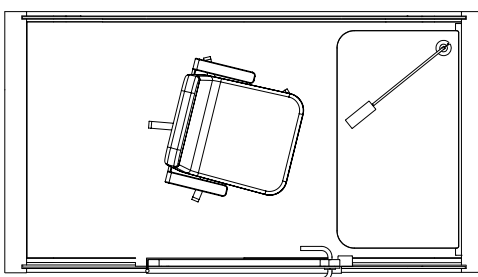

Working with PAL

A high table and handy bar stools make this decor option very efficient for short-term sessions. The shape of the desk is suitable for the teamwork of two, private sessions or video conferences. Working with PAL comes with pleasant LED lighting, three power sockets and stylish coat hangers.

Chairs: 2 x PAL 25.6 in / 31.5 in, painted white / black chairs fit under the table. Upholstery optional.

Table: White Formica laminate on birch plywood with varnish trim, 3 x power socket, depth 23.6 in / 13 in, height 35.4 in / 43.3 in, width 78.7 in

Lighting: LED

Other: 2 x coat hanger

- Concentrate
- Get virtual
- Interview
- Relax

Me Time

Sometimes you need your own space to work without distractions for longer periods of time. The electric table can be adjusted into a sitting or standing position. A handy table, adjustable LED lighting and three power sockets guarantee that your time in the booth is both pleasant and productive.

Chair: Not included

Table: White Formica laminate on birch plywood with varnish trim, 3 x power socket, width 39.4 in, depth 22 in, height 28.3 in (fixed table), height 25.6 in–49.2 in (adjustable).

Lighting: Luxo Ninety white on table

Other: 2 x coat hanger

- Concentrate
- Get virtual
- Interview
- Relax