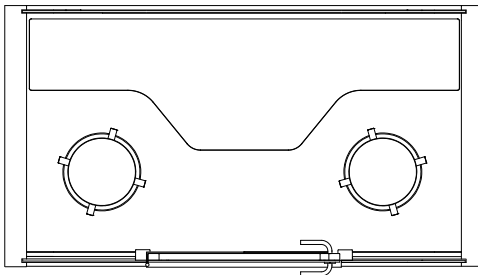

Me Time

Sometimes you need your own space to work without distractions for longer periods of time. The electric table can be adjusted into a sitting or standing position. A handy table, adjustable LED lighting and three power sockets guarantee that your time in the booth is both pleasant and productive.

Chair: Not included

Table: White Formica laminate on birch plywood with varnish trim, 3 x power socket, width 39.4 in, depth 22 in, height 28.3 in (fixed table), height 25.6 in–49.2 in (adjustable).

Lighting: Luxo Ninety white on table

Other: 2 x coat hanger

- Concentrate
- Get virtual
- Interview
- Relax