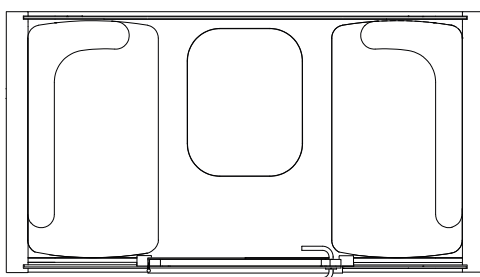

Meeting Maggie

Maggie sofas with low backs can be adjusted to many positions. This variation is suitable for meetings, brainstorming and more. The small table can be adjusted into any direction depending on whether you need it for your coffee mug or laptop. The LED lighting and three power sockets take care of your eyes and devices.

Chairs: 2 x Maggie Sofa (L+L / L+R / R+R)

Table: White Formica laminate on birch plywood with varnish trim, 3 x power socket

A) Rectangular turnable 20.9 in x 28 in, height 27.5 in

B) 2 person workstation (same kind of table as in "Working with PAL" -variation), depth 23.6 in / 7.9 in, width 78.7 in, height 27.5 in

C) Oval table depth 26.8 in, width 27.9 in, height 27.5 in

Lighting: LED

Other: 2 x coat hanger

- Concentrate
- Get virtual
- Interview
- Relax

GRAY
Kvadrat Canvas
154