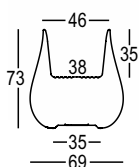

# DROP

DESIGN  
EMMANUEL BABLED  
2010

Versione light /  
Light version

Material: Polietilene / Polyethylene

Capacity: Lt 47

Gross Weight:

Art. 6254 Kg 11,3

Art. 6554 Kg 11,4