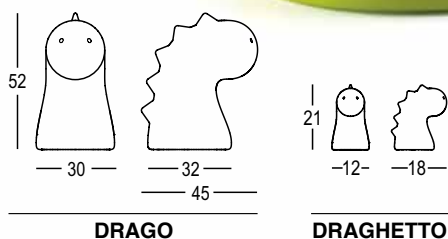

DRAGO DRAGHETTO

DESIGN
ALBERTO GHIRARDELLO
2015

Versione light /
Light version

DRAGO

DRAGHETTO

Material: Polietilene / Polyethylene

Gross Weight:
Art. 6305, 6505 - Kg 3,5
Art. 6306 - Kg 0,6

Use: **INDOOR / OUTDOOR**