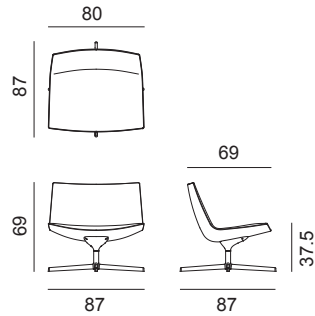

Catifa 80

Design by Lievore Altherr Molina, 2006

Art. 2009 2028

Lounge chair with polished aluminium pedestal base, available in the swivel version (Art. 2009) or with return mechanism (Art. 2028) The polyurethane shell is upholstered in leather, faux leather, fabric or customer's material.

Dimensions *

* File CAD 2D - 3D available for download at www.arper.com

Frame Base

LU1

Shell

Carded In

Graded In

kvadrat