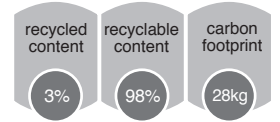

Moss

Moss is a companion chair to the more upright Yolo of the same design, a reinterpretation of the classic deck chair, the refined level of reclined comfort is achieved from the generous seat and back cushions which are attached to the fully upholstered structural back, which seamlessly connects onto the top and bottom structural rail of the wood frame.