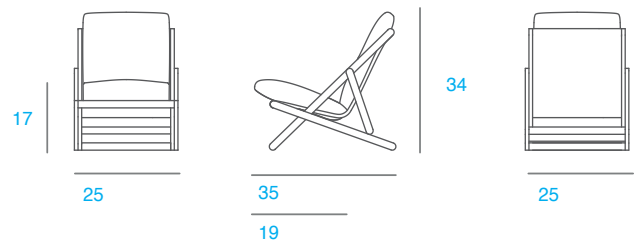

Moss

Moss is a companion chair to the more upright Yolo of the same design, a reinterpretation of the classic deck chair, the refined level of reclined comfort is achieved from the generous seat and back cushions which are attached to the fully upholstered structural back, which seamlessly connects onto the top and bottom structural rail of the wood frame.

MOSS-01

Structural frame: Solid wood frame in Oak as standard.

Information valid until 12/31/2017