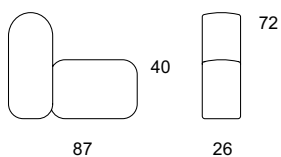

S800 1 m³/12 pcs

	S800
Seat height	40
Overall height	40
Seat width	26-∞
Overall width	26-∞
Seat depth	59
Overall depth	59
Cbm	1/12pmc

S801 1 m³/6 pcs

S801	
Seat height	40
Overall height	72
Seat width	26-∞
Overall width	26-∞
Seat depth	59
Overall depth	87
Cbm	1/6 pcs

S802 1,1 m³/3 pcs

S802
 Seat height 40
 Overall height 72
 Seat width 26-∞
 Overall width 26-∞
 Seat depth 59x2
 Overall depth 145
 Cbm 1,1/3 pcs

S801 1 m³/6 pcs

S801
 Seat height 40
 Overall height 72
 Seat width 26-∞
 Overall width 26-∞
 Seat depth 59
 Overall depth 87
 Cbm 1/6 pcs

S806 1 m³/2 pcs

S805 / S806
 Seat height 40
 Overall height 72
 Seat width 26-∞
 Overall width 56-∞
 Seat depth 58
 Overall depth 87
 Cbm 1/2pmc

S804 1 m³/4 pcs

S804
 Seat height 40
 Overall height 72
 Seat width 27-∞
 Overall width 38-∞
 Seat depth 58
 Overall depth 86
 Cbm 1/16pmc

S804 1 m²/4 pcs

S801 1 m²/6 pcs

S804	
Seat height	40
Overall height	72
Seat width	27-∞
Overall width	38-∞
Seat depth	58
Overall depth	86
Cbm	1/16pmc

S801	
Seat height	40
Overall height	72
Seat width	26-∞
Overall width	26-∞
Seat depth	59
Overall depth	87
Cbm	1/6 pcs