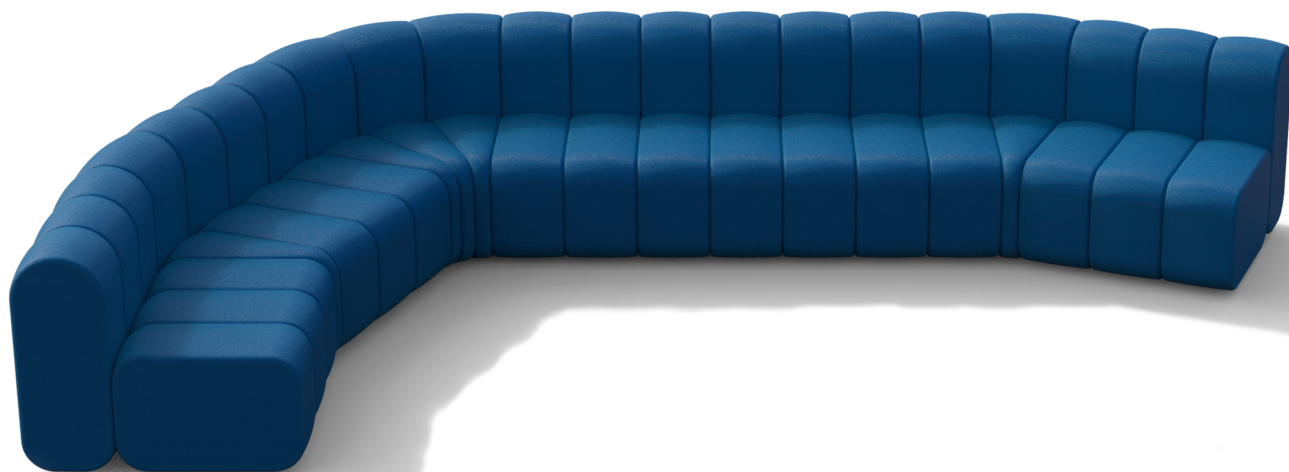

S803 1 m³/16 pcs

S803
 Seat height 40
 Overall height 40
 Seat width 27-∞
 Overall width 27-∞
 Seat depth 58
 Overall depth 58
 Cbm 1/16pmc

S803 1 m³/16 pcs

S803	
Seat height	40
Overall height	40
Seat width	27-∞
Overall width	27-∞
Seat depth	58
Overall depth	58
Cbm	1/16pmc

S804 1 m²/4 pcs

S801 1 m²/6 pcs

S804	
Seat height	40
Overall height	72
Seat width	27-∞
Overall width	38-∞
Seat depth	58
Overall depth	86
Cbm	1/16pmc

S801	
Seat height	40
Overall height	72
Seat width	26-∞
Overall width	26-∞
Seat depth	59
Overall depth	87
Cbm	1/6 pcs