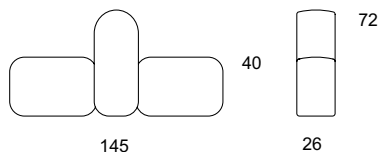

S800 1 m³/12 pcs

	S800
Seat height	40
Overall height	40
Seat width	26-∞
Overall width	26-∞
Seat depth	59
Overall depth	59
Cbm	1/12pmc

S801 1 m³/6 pcs

S801	
Seat height	40
Overall height	72
Seat width	26-∞
Overall width	26-∞
Seat depth	59
Overall depth	87
Cbm	1/6 pcs

S802 1,1 m³/3 pcs

S802
 Seat height 40
 Overall height 72
 Seat width 26-∞
 Overall width 26-∞
 Seat depth 59x2
 Overall depth 145
 Cbm 1,1/3 pcs

S801 1 m³/6 pcs

S801
 Seat height 40
 Overall height 72
 Seat width 26-∞
 Overall width 26-∞
 Seat depth 59
 Overall depth 87
 Cbm 1/6 pcs

S806 1 m³/2 pcs

S805 / S806
 Seat height 40
 Overall height 72
 Seat width 26-∞
 Overall width 56-∞
 Seat depth 58
 Overall depth 87
 Cbm 1/2pmc

S804 1 m³/4 pcs

S804
 Seat height 40
 Overall height 72
 Seat width 27-∞
 Overall width 38-∞
 Seat depth 58
 Overall depth 86
 Cbm 1/16pmc

S804 1 m²/4 pcs

S801 1 m²/6 pcs

S804	
Seat height	40
Overall height	72
Seat width	27-∞
Overall width	38-∞
Seat depth	58
Overall depth	86
Cbm	1/16pmc

S801	
Seat height	40
Overall height	72
Seat width	26-∞
Overall width	26-∞
Seat depth	59
Overall depth	87
Cbm	1/6 pcs