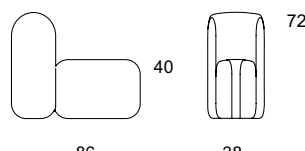

S800 1 m³/12 pcs

	S800
Seat height	40
Overall height	40
Seat width	26-∞
Overall width	26-∞
Seat depth	59
Overall depth	59
Cbm	1/12pmc

S801 1 m³/6 pcs

S801	
Seat height	40
Overall height	72
Seat width	26-∞
Overall width	26-∞
Seat depth	59
Overall depth	87
Cbm	1/6 pcs

S802 1,1 m³/3 pcs

S802
 Seat height 40
 Overall height 72
 Seat width 26-∞
 Overall width 26-∞
 Seat depth 59x2
 Overall depth 145
 Cbm 1,1/3 pcs

S801 1 m³/6 pcs

S801
 Seat height 40
 Overall height 72
 Seat width 26-∞
 Overall width 26-∞
 Seat depth 59
 Overall depth 87
 Cbm 1/6 pcs

S806 1 m³/2 pcs

S805 / S806
 Seat height 40
 Overall height 72
 Seat width 26-∞
 Overall width 56-∞
 Seat depth 58
 Overall depth 87
 Cbm 1/2pmc

S804 1 m³/4 pcs

S804
 Seat height 40
 Overall height 72
 Seat width 27-∞
 Overall width 38-∞
 Seat depth 58
 Overall depth 86
 Cbm 1/16pmc

S803 1 m³/16 pcs

S803
 Seat height 40
 Overall height 40
 Seat width 27-∞
 Overall width 27-∞
 Seat depth 58
 Overall depth 58
 Cbm 1/16pmc

S803 1 m³/16 pcs

S803	
Seat height	40
Overall height	40
Seat width	27-∞
Overall width	27-∞
Seat depth	58
Overall depth	58
Cbm	1/16pmc