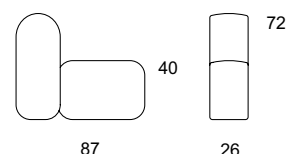

S806 1 m³/2 pcs

S805 / S806
 Seat height 40
 Overall height 72
 Seat width 26-∞
 Overall width 56-∞
 Seat depth 58
 Overall depth 87
 Cbm 1/2pmc

S804 1 m³/4 pcs

S804
 Seat height 40
 Overall height 72
 Seat width 27-∞
 Overall width 38-∞
 Seat depth 58
 Overall depth 86
 Cbm 1/16pmc

S803 1 m³/16 pcs

S803
 Seat height 40
 Overall height 40
 Seat width 27-∞
 Overall width 27-∞
 Seat depth 58
 Overall depth 58
 Cbm 1/16pmc

S803 1 m³/16 pcs

S803	
Seat height	40
Overall height	40
Seat width	27-∞
Overall width	27-∞
Seat depth	58
Overall depth	58
Cbm	1/16pmc

S804 1 m²/4 pcs

S801 1 m²/6 pcs

S804	
Seat height	40
Overall height	72
Seat width	27-∞
Overall width	38-∞
Seat depth	58
Overall depth	86
Cbm	1/16pmc

S801	
Seat height	40
Overall height	72
Seat width	26-∞
Overall width	26-∞
Seat depth	59
Overall depth	87
Cbm	1/6 pcs

S805 1 m³/2 pcs

S806 1 m³/2 pcs

S801 1 m³/6 pcs

S805 / S806

Seat height	40
Overall height	72
Seat width	26-∞
Overall width	56-∞
Seat depth	58
Overall depth	87
Cbm	1/2pmc

S801

Seat height	40
Overall height	72
Seat width	26-∞
Overall width	26-∞
Seat depth	59
Overall depth	87
Cbm	1/6 pcs