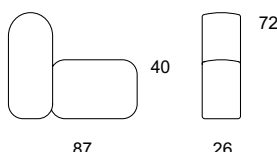

S800 1 m³/12 pcs

	S800
Seat height	40
Overall height	40
Seat width	26-∞
Overall width	26-∞
Seat depth	59
Overall depth	59
Cbm	1/12pmc

S801 1 m³/6 pcs

S801	
Seat height	40
Overall height	72
Seat width	26-∞
Overall width	26-∞
Seat depth	59
Overall depth	87
Cbm	1/6 pcs

S802 1,1 m³/3 pcs

S802
 Seat height 40
 Overall height 72
 Seat width 26-∞
 Overall width 26-∞
 Seat depth 59x2
 Overall depth 145
 Cbm 1,1/3 pcs

S801 1 m³/6 pcs

S801
 Seat height 40
 Overall height 72
 Seat width 26-∞
 Overall width 26-∞
 Seat depth 59
 Overall depth 87
 Cbm 1/6 pcs

S806 1 m³/2 pcs

S805 / S806
 Seat height 40
 Overall height 72
 Seat width 26-∞
 Overall width 56-∞
 Seat depth 58
 Overall depth 87
 Cbm 1/2pmc

S804 1 m³/4 pcs

S804
 Seat height 40
 Overall height 72
 Seat width 27-∞
 Overall width 38-∞
 Seat depth 58
 Overall depth 86
 Cbm 1/16pmc

S804 1 m²/4 pcs

S801 1 m²/6 pcs

S804	
Seat height	40
Overall height	72
Seat width	27-∞
Overall width	38-∞
Seat depth	58
Overall depth	86
Cbm	1/16pmc

S801	
Seat height	40
Overall height	72
Seat width	26-∞
Overall width	26-∞
Seat depth	59
Overall depth	87
Cbm	1/6 pcs