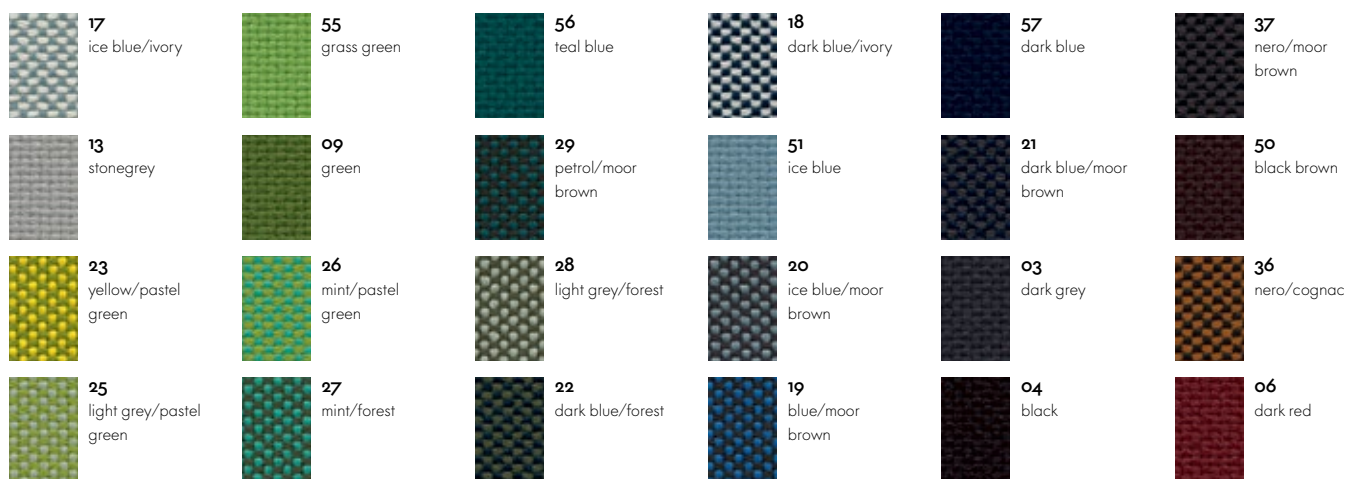

## DIMENSIONS (in accordance with EN 1335-1)

Four-legged base

Four-star base

Five-star base

Softshell Side Chair

**Surfaces and colours**

**Aura**

**Aura**

**Dumet**

**Laser**

**Laser**

**Linho**

**Moss**

Plano

Plano

Reed