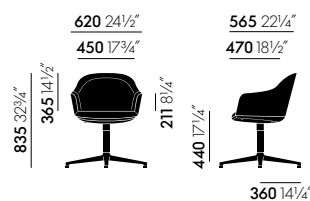

## DIMENSIONS (in accordance with EN 1335-1)

Four-legged base

Four-star base

Five-star base

Softshell Side Chair

**Surfaces and colours**

**Aura**

**Aura**