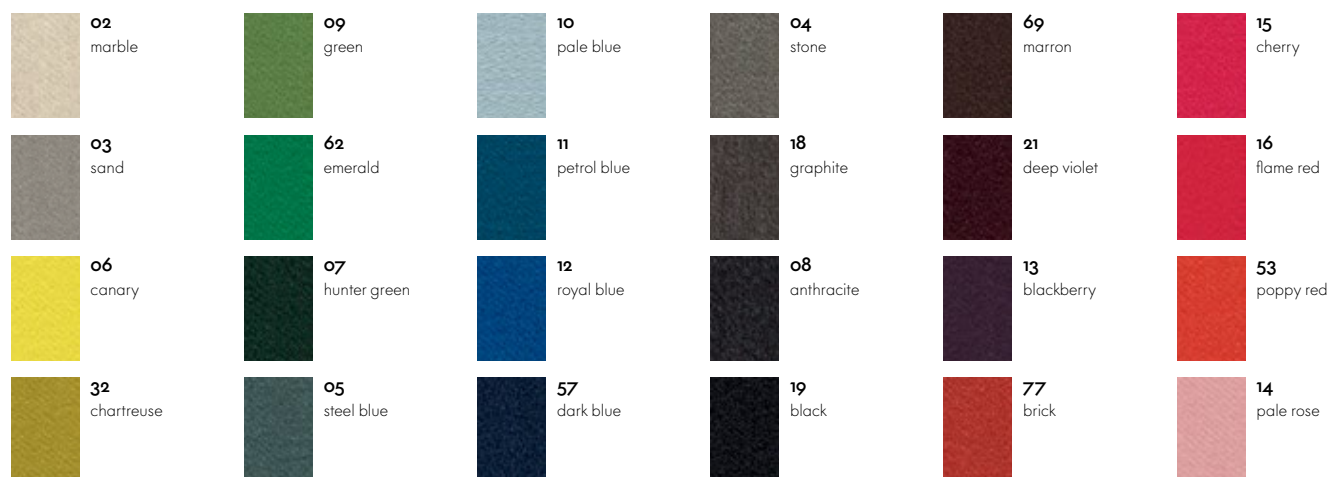

## DIMENSIONS (in accordance with EN 1335-1)

Four-legged base

Four-star base

Five-star base

Softshell Side Chair

**Surfaces and colours**

**Aura**

**Aura**

**Dumet**

**Laser**

**Laser**

**Linho**

**Moss**

Plano

Plano

Reed