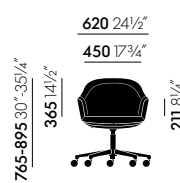

## Softshell Side Chair

- **Backrest and seat:** seat and backrest shell in fibreglass-reinforced polyamide, flexible upper backrest shell. Seat and backrest upholstery in polyurethane foam.
- **Four-legged base:** polyamide in chocolate or basic dark with glides.

## DIMENSIONS (in accordance with EN 1335-1)

Four-legged base

Four-star base

Five-star base

Softshell Side Chair

**Surfaces and colours**

**Aura**

**Aura**