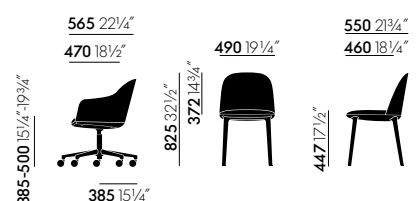

## Softshell Side Chair

- **Backrest and seat:** seat and backrest shell in fibreglass-reinforced polyamide, flexible upper backrest shell. Seat and backrest upholstery in polyurethane foam.
- **Four-legged base:** polyamide in chocolate or basic dark with glides.

## DIMENSIONS (in accordance with EN 1335-1)

Four-legged base

Four-star base

Five-star base

Softshell Side Chair

**Surfaces and colours**

**Aura**

**Aura**