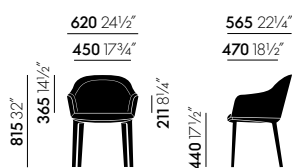

## Four-star base

- **Backrest and seat:** flexible upper backrest shell. Seat and backrest shell in fibreglass-reinforced polyamide. Seat and backrest upholstery in polyurethane foam. Armrests are integrated in the seat shell. With two seams along the sides of the backrest.
- **Four-star base:** aluminium powder-coated in basic dark or with polished finish (swivel function with comfortable seat depth suspension).

## DIMENSIONS (in accordance with EN 1335-1)

Four-legged base

Four-star base

Five-star base

Softshell Side Chair

**Surfaces and colours**

**Aura**

**Aura**