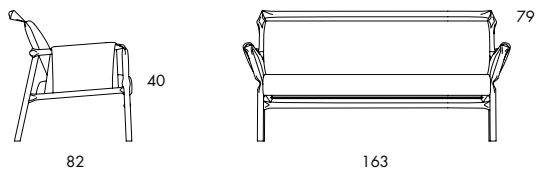


**S26** 19 kg | 0.45 m³/pc**S27** 40 kg | 1.2 m³/pc

EASY CHAIR | SOFA. Kinked tubular steel frame finished in matte black. Wooden frame. Padding of CMHR polyurethane foam. Upholstered in fabric or leather. Leather as per cc. Óa. Plastic foot. For indoor use.

S26 19 kg | 0.45 m³/pc

	S26
Seat height	40
Overall height	79
Overall width	76
Seat depth	53
Overall depth	82
Weight, kg	19
Cbm	0.45

S27 40 kg | 1.2 m³/pc

	S27
Seat height	40
Overall height	79
Seat width	140
Overall width	163
Seat depth	53
Overall depth	82
Weight, kg	40
Cbm	1.2