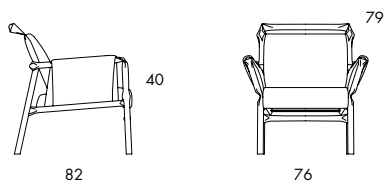


**S26** 19 kg | 0.45 m³/pc**S27** 40 kg | 1.2 m³/pc

EASY CHAIR | SOFA. Kinked tubular steel frame finished in matte black. Wooden frame. Padding of CMHR polyurethane foam. Upholstered in fabric or leather. Leather as per cc. Óa. Plastic foot. For indoor use.

S26 19 kg | 0.45 m³/pc

	S26
Seat height	40
Overall height	79
Overall width	76
Seat depth	53
Overall depth	82
Weight, kg	19
Cbm	0.45

S27 40 kg | 1.2 m³/pc

	S27
Seat height	40
Overall height	79
Seat width	140
Overall width	163
Seat depth	53
Overall depth	82
Weight, kg	40
Cbm	1.2