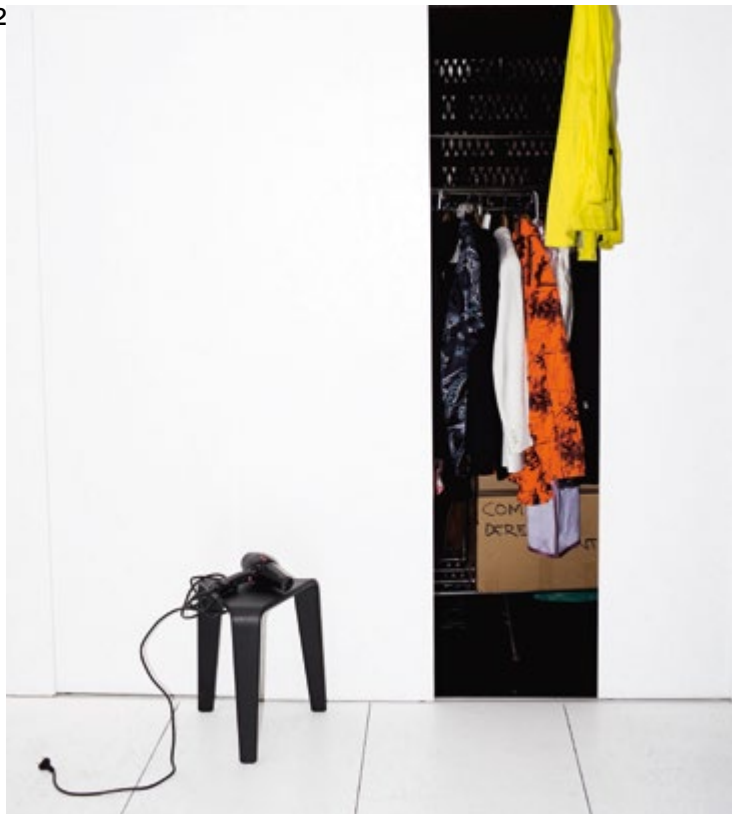

1

arper

2

1 Private residence
Girona, Spain
Art. 3853

2 Private residence
Barcelona, Spain
Art. 3800