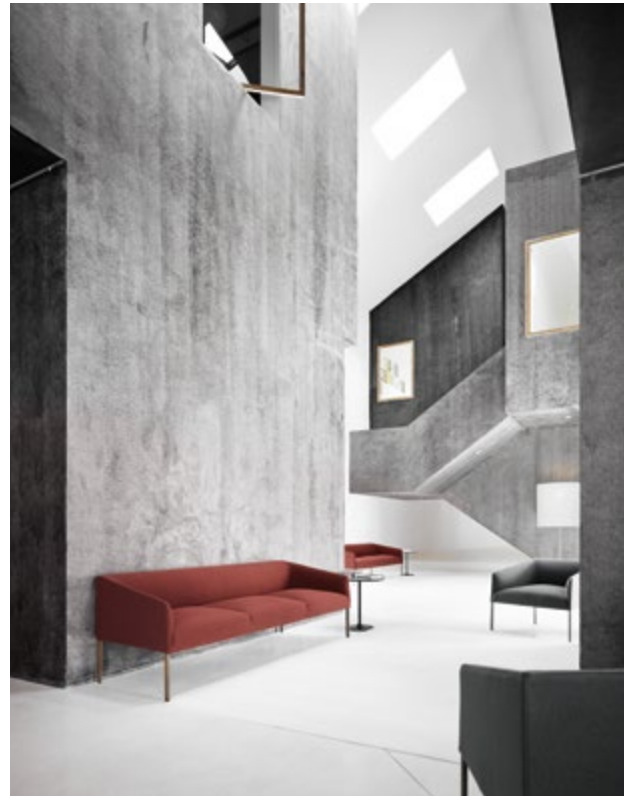

**1 BDO Workplace
Brisbane, Australia
Art. 2705 Saari Ac**

**2 Casa dos Cubos,
Tomar, Portugal
Art. 2713, 2712, 2711
Art.0681 Dizzie**

2