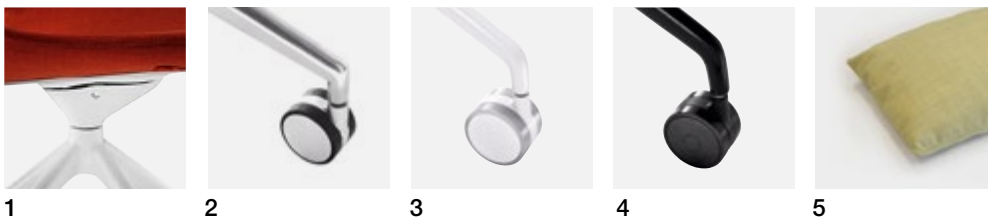

Options and accessories

- 1 Easy tilt mechanism
- 2 Chrome castor
- 3 White castor
- 4 Black castor
- 5 Cushions