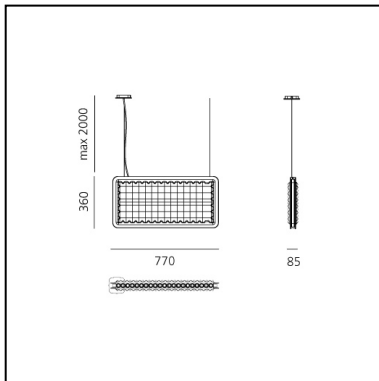

Eggboard Baffle - 800x400 - Suspension/Ceiling - Direct Sharp - 3000K - Dimmable DALI - Green

Progetto CMR - Giacobone &
Roj

IP20   Dimmerable: 

LUMINAIRE

- Watt: **11W**
- Delivered lumens output: **667lm**
- CCT: **3000K**
- Efficiency: **71%**
- Efficacy: **60.65lm/W**
- CRI: **90**

Notes

220/240Vac 50/60Hz electronic ballast included.

For the suspension version, order the ceiling
rose or the BLL DALI interface for APP
separately.

UGR<19

DESCRIPTION

The entire Eggboard collection is based on the principle of acoustic absorption to limit sound reverberation, particularly with respect to human voice frequencies. A vertical suspension and a number of panels with grazing light intended for wall or ceiling installation are the new elements making up the lightscape and ensuring perfect environmental quality. They both work freely on the lighting performances that can be combined with the acoustic element. The suspension version can combine indirect diffused light with direct controlled light thanks to the patented Eggboard Matrix optical units. In the wall and ceiling versions, grazing light can be associated on each side.

DIMENSIONS

- Length: **cm 80**
- Width: **cm 8**
- Height: **cm 40**

SOURCES INCLUDED

- Category: **Led**
- Number: **1**
- Watt: **9W**
- Color Tolerance: **MacAdam 3SDCM**
- Service Life: **L90 (10K) > 60000h**