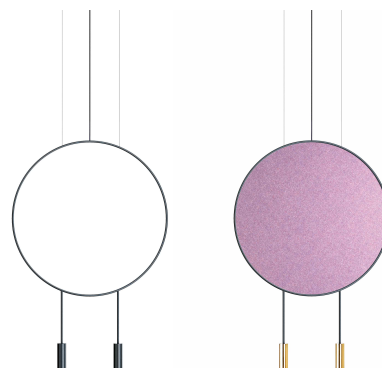

REVOLTA T-3635S

surface suspension lamp

Date	Type
Project	
Location	
Model #	Quantity
Specifier	

Description

Suspension lamp with a circular body, cylindrical aluminium heads and acrylic (PMMA) lens diffusers. Adjustable height. Optional decorative sound absorbing panel. Possibility to create different compositions (see page 5).

estiluz@estiluz.com
www.estiluz.com

REVOLTA T-3635R

recessed suspension lamp

Date	Type
Project	
Location	
Model #	Quantity
Specifier	

Description

Suspension lamp with a circular body, cylindrical aluminium heads and acrylic (PMMA) lens diffusers. Adjustable height. Optional decorative sound absorbing panel. Possibility to create different compositions (see page 5). Recessed canopy and remote driver. False ceiling for recessed canopy is required \varnothing 45mm drill.

estiluz@estiluz.com
www.estiluz.com

REVOLTA T-3636R

surface suspension lamp

Date	Type
Project	
Location	
Model #	Quantity
Specifier	

Description

Suspension lamp with a circular body, cylindrical aluminium heads and acrylic (PMMA) lens diffusers. Adjustable height. Optional decorative sound absorbing panel. Possibility to create different compositions (see page 5). Recessed canopy and remote driver. False ceiling for recessed canopy is required Ø 50mm drill.

Pictures above might not show the specified dimensions or material. They are for illustration purposes only.

Ordering information

Code	Lamp	Canopy	Finish body	Finish head
■ T-3636R-W  Ø 50mm drill on dropped ceiling	LED 2x6,2W (led included) E (2700K / Ang 45° / >90 CRI / 350mA) 230V / Typ* 2x725 lumens / Dimmable Triac	■ 26 BLK Black ■ 71 WH White	■ 26 BLK Black ■ 71 WH White ■ CUSTOM	■ 26 BLK Black ■ 61 S GLD Satin Gold ■ 71 WH White ■ CUSTOM
■ T-3636R-M  Ø 50mm drill on dropped ceiling	LED 2x6,2W (led included) E (3000K / Ang 45° / >90 CRI / 350mA) 230V / Typ* 2x763 lumens / Dimmable Triac			