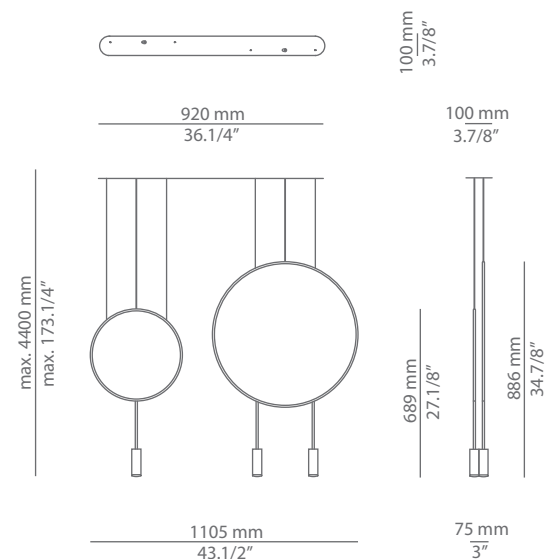

Code	Composition includes	Temperature
☐ L92R.1S1D revolta Ø 50mm drill on dropped ceiling	1 recessed canopy 113535XX3R 1 unit of T-3635C 1 unit of T-3636C 2 drivers / Dimmable Triac	☐ T-3535C-W / T-3536C-W (2700K / 725 lumens) ☐ T-3535C-M / T-3536C-M (3000K / 763 lumens)
	<table border="1"> <tr> <th>Canopy</th> <th>Body</th> <th>Head</th> </tr> <tr> <td> ☐ 26 BLK Black ☐ 71 WH White </td> <td> ☐ 26 BLK Black ☐ 71 WH White ☐ CUSTOM </td> <td> ☐ 26 BLK Black ☐ 61 S GLD Satin Gold ☐ 71 WH White ☐ CUSTOM </td> </tr> </table>	
	<table border="1"> <tr> <th>Optional Acoustic Panel</th> <th>Finish</th> </tr> <tr> <td> ☐ Add 1 foam panels 123635XX0X ☐ Add 1 foam panels 123636XX0X ☐ Add 1 fabric panels 123635XX0 ☐ Add 1 fabric panels 123636XX0 </td> <td> ☐ 26 BLK Black ☐ 82 BL Blue ☐ 83 EGP Eggplant ☐ 84 SLM Salmon ☐ CUSTOM </td> </tr> </table>