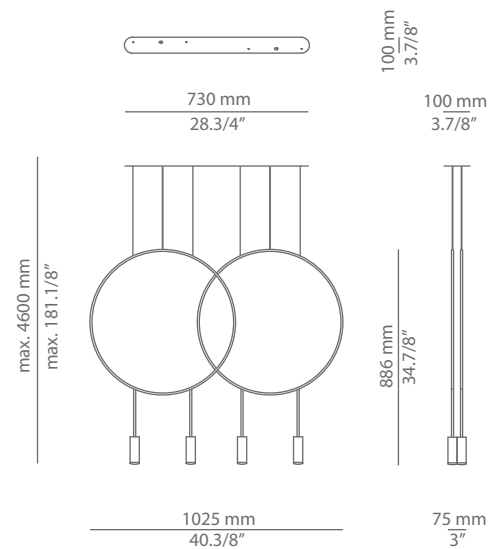

Code ■ L173R.2D revolta Ø 50mm drill on dropped ceiling	Composition includes 1 recessed canopy 113535XX1R 2 units of T-3636C 2 drivers / Dimmable Triac	Temperature ■ T-3535C-W (2700K / 725 lumens) ■ T-3535C-M (3000K / 763 lumens)		
		Canopy ■ 26 BLK Black ■ 71 WH White	Body ■ 26 BLK Black ■ 71 WH White ■ CUSTOM	Head ■ 26 BLK Black ■ 61 S GLD Satin Gold ■ 71 WH White ■ CUSTOM
		Optional Acoustic Panel ■ Add up to 2 foam panels 123636XX0X ■ Add up to 2 fabric panels 123636XX0		Finish ■ 26 BLK Black ■ 82 BL Blue ■ 83 EGP Eggplant ■ 84 SLM Salmon ■ CUSTOM