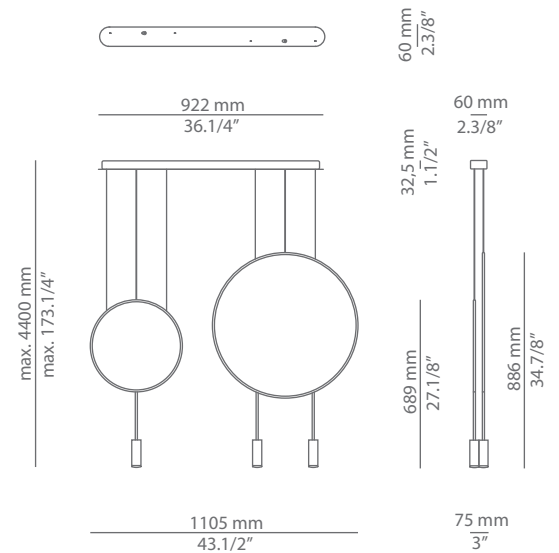

REVOLTA T-3635S / T-3636S

linear compositions

Many possible configurations with T-3635C and T-3636C

Date	Type
Project	
Location	
Model #	Quantity
Specifier	

Code	Composition includes	Temperature
☐ L92S.1S1D revolta	1 surface canopy 113535XX3 1 unit of T-3635C 1 unit of T-3636C 2 drivers / Dimmable Triac	☐ T-3535C-W / T-3536C-W (2700K / 725 lumens) ☐ T-3535C-M / T-3536C-M (3000K / 763 lumens)
	<table border="1"> <tr> <th>Canopy</th> <th>Body</th> <th>Head</th> </tr> <tr> <td> ☐ 26 BLK Black ☐ 71 WH White </td> <td> ☐ 26 BLK Black ☐ 71 WH White ☐ CUSTOM </td> <td> ☐ 26 BLK Black ☐ 61 S GLD Satin Gold ☐ 71 WH White ☐ CUSTOM </td> </tr> </table>	
	<table border="1"> <tr> <th>Optional Acoustic Panel</th> <th>Finish</th> </tr> <tr> <td> ☐ Add 1 foam panels 123635XX0X ☐ Add 1 foam panels 123636XX0X ☐ Add 1 fabric panels 123635XX0 ☐ Add 1 fabric panels 123636XX0 </td> <td> ☐ 26 BLK Black ☐ 82 BL Blue ☐ 83 EGP Eggplant ☐ 84 SLM Salmon ☐ CUSTOM </td> </tr> </table>