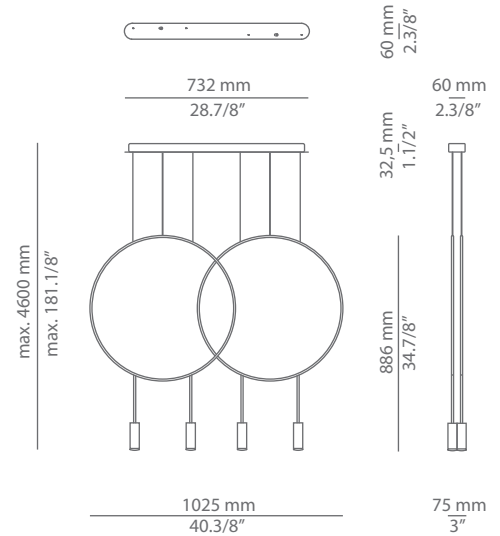

REVOLTA

T-3635S / T-3636S

linear compositions

Date	Type
Project	
Location	
Model #	Quantity
Specifier	

Many possible configurations with T-3635C and T-3636C

Code ■ L173S.2D revolta	Composition includes 1 surface canopy 113535XX1 2 units of T-3636C 2 drivers / Dimmable Triac	Temperature ■ T-3535C-W (2700K / 725 lumens) ■ T-3535C-M (3000K / 763 lumens)		
		Canopy ■ 26 BLK Black ■ 71 WH White	Body ■ 26 BLK Black ■ 71 WH White ■ CUSTOM	Head ■ 26 BLK Black ■ 61 S GLD Satin Gold ■ 71 WH White ■ CUSTOM
		Optional Acoustic Panel ■ Add up to 2 foam panels 123636XX0X ■ Add up to 2 fabric panels 123636XX0		Finish ■ 26 BLK Black ■ 82 BL Blue ■ 83 EGP Eggplant ■ 84 SLM Salmon ■ CUSTOM