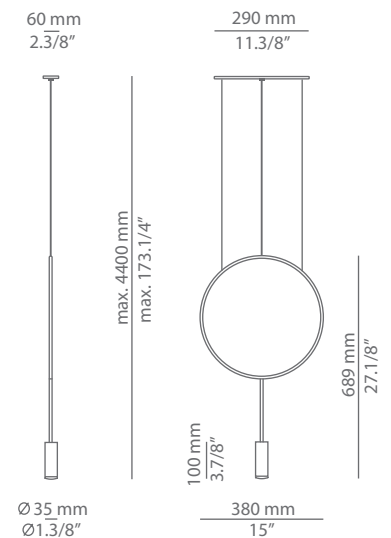

SPECIAL REQUIREMENTS

Custom versions

We offer custom plated or RAL finishes. Alternate lamping and sizes available for projects. Consult our offices.

Special instructions