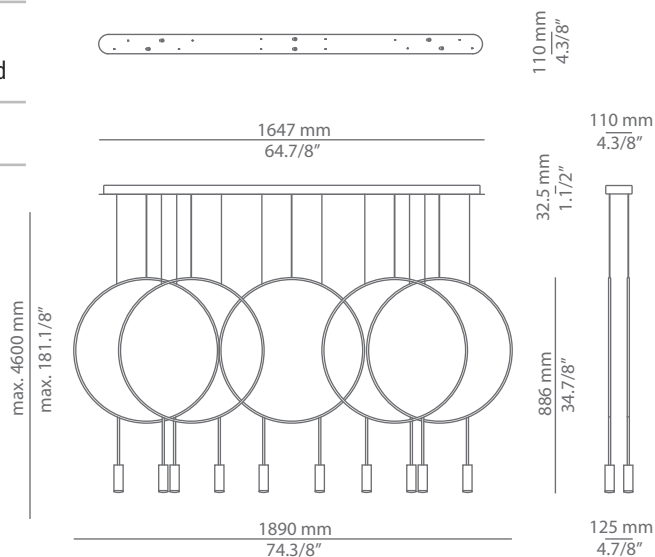

REVOLTA T-3635S / T-3636S

linear and round surface compositions

Date	Type
Project	
Location	
Model #	Quantity
Specifier	

Many possible configurations with T-3635C and T-3636C

Code	Composition includes	Temperature
■ L165S .5D revolta	1 linear canopy 113535XX7 5 units of T-3636C 5 drivers / Dimmable Triac	■ T-3535C-W (2700K / 725 lumens) ■ T-3535C-M (3000K / 763 lumens)
	<table border="1"> <thead> <tr> <th>Canopy</th> <th>Body</th> <th>Head</th> </tr> </thead> <tbody> <tr> <td>■ 26 BLK Black ■ 71 WH White</td> <td>■ 26 BLK Black ■ 71 WH White ■ CUSTOM</td> <td>■ 26 BLK Black ■ 61 S GLD Satin Gold ■ 71 WH White ■ CUSTOM</td> </tr> </tbody> </table>	
	<table border="1"> <thead> <tr> <th>Optional Acoustic Panel</th> <th>Finish</th> </tr> </thead> <tbody> <tr> <td>■ Add up to 5 foam panels 123636XX0X ■ Add up to 5 fabric panels 123636XX0</td> <td>■ 26 BLK Black ■ 82 BL Blue ■ 83 EGP Eggplant ■ 84 SLM Salmon ■ CUSTOM</td> </tr> </tbody> </table>	

Code	Composition includes	Temperature
■ R40S.1S1D revolta	1 round canopy 113635XX1 1 unit of T-3635C 1 unit of T-3636C 2 drivers / Dimmable Triac	■ T-3535C-W / T-3536C-W (2700K / 725 lumens) ■ T-3535C-M / T-3536C-M (3000K / 763 lumens)
	<table border="1"> <thead> <tr> <th>Canopy</th> <th>Body</th> <th>Head</th> </tr> </thead> <tbody> <tr> <td>■ 26 BLK Black ■ 71 WH White</td> <td>■ 26 BLK Black ■ 71 WH White ■ CUSTOM</td> <td>■ 26 BLK Black ■ 61 S GLD Satin Gold ■ 71 WH White ■ CUSTOM</td> </tr> </tbody> </table>	
	<table border="1"> <thead> <tr> <th>Optional Acoustic Panel</th> <th>Finish</th> </tr> </thead> <tbody> <tr> <td>■ Add 1 foam panels 123635XX0X ■ Add 1 foam panels 123636XX0X ■ Add 1 fabric panels 123635XX0 ■ Add 1 fabric panels 123636XX0</td> <td>■ 26 BLK Black ■ 82 BL Blue ■ 83 EGP Eggplant ■ 84 SLM Salmon ■ CUSTOM</td> </tr> </tbody> </table>