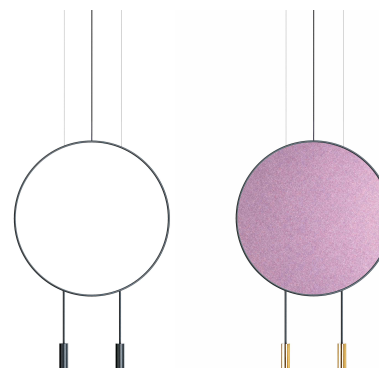

REVOLTA T-3635S

surface suspension lamp

Date	Type
Project	
Location	
Model #	Quantity
Specifier	

Description

Suspension lamp with a circular body, cylindrical aluminium heads and acrylic (PMMA) lens diffusers. Adjustable height. Optional decorative sound absorbing panel. Possibility to create different compositions (see page 5).

estiluz@estiluz.com
www.estiluz.com

REVOLTA T-3635R

recessed suspension lamp

Date	Type
Project	
Location	
Model #	Quantity
Specifier	

Description

Suspension lamp with a circular body, cylindrical aluminium heads and acrylic (PMMA) lens diffusers. Adjustable height. Optional decorative sound absorbing panel. Possibility to create different compositions (see page 5). Recessed canopy and remote driver. False ceiling for recessed canopy is required \varnothing 45mm drill.

Pictures above might not show the specified dimensions or material. They are for illustration purposes only.

Ordering information

Code	Lamp	Canopy	Finish body	Finish head
■ T-3635R-W  \varnothing 45mm drill on dropped ceiling	LED 6,2W (led included) E (2700K / Ang 45° / >90 CRI / 350mA) 230V / Typ* 725 lumens / Dimmable Triac	■ 26 BLK Black ■ 71 WH White	■ 26 BLK Black ■ 71 WH White ■ CUSTOM	■ 26 BLK Black ■ 61 S GLD Satin Gold ■ 71 WH White ■ CUSTOM
■ T-3635R-M  \varnothing 45mm drill on dropped ceiling	LED 6,2W (led included) E (3000K / Ang 45° / >90 CRI / 350mA) 230V / Typ* 763 lumens / Dimmable Triac			

Date	Type
Project	
Location	
Model #	Quantity
Specifier	

Description

Suspension lamp with a circular body, cylindrical aluminium heads and acrylic (PMMA) lens diffusers. Adjustable height. Optional decorative sound absorbing panel. Possibility to create different compositions (see page 5).