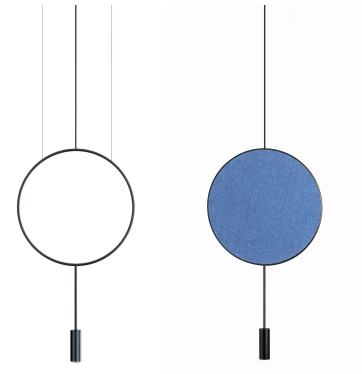

REVOLTA T-3635S

surface suspension lamp

Date	Type
Project	
Location	
Model #	Quantity
Specifier	

Description

Suspension lamp with a circular body, cylindrical aluminium heads and acrylic (PMMA) lens diffusers. Adjustable height. Optional decorative sound absorbing panel. Possibility to create different compositions (see page 5).

estiluz@estiluz.com
www.estiluz.com

REVOLTA T-3635R

recessed suspension lamp

Date	Type
Project	
Location	
Model #	Quantity
Specifier	

Description

Suspension lamp with a circular body, cylindrical aluminium heads and acrylic (PMMA) lens diffusers. Adjustable height. Optional decorative sound absorbing panel. Possibility to create different compositions (see page 5). Recessed canopy and remote driver. False ceiling for recessed canopy is required \varnothing 45mm drill.

Pictures above might not show the specified dimensions or material. They are for illustration purposes only.

Ordering information

Code	Lamp	Canopy	Finish body	Finish head
■ T-3635R-W  \varnothing 45mm drill on dropped ceiling	LED 6,2W (led included) E (2700K / Ang 45° / >90 CRI / 350mA) 230V / Typ* 725 lumens / Dimmable Triac	■ 26 BLK Black ■ 71 WH White	■ 26 BLK Black ■ 71 WH White ■ CUSTOM	■ 26 BLK Black ■ 61 S GLD Satin Gold ■ 71 WH White ■ CUSTOM
■ T-3635R-M  \varnothing 45mm drill on dropped ceiling	LED 6,2W (led included) E (3000K / Ang 45° / >90 CRI / 350mA) 230V / Typ* 763 lumens / Dimmable Triac			

Date	Type
Project	
Location	
Model #	Quantity
Specifier	

Description

Suspension lamp with a circular body, cylindrical aluminium heads and acrylic (PMMA) lens diffusers. Adjustable height. Optional decorative sound absorbing panel. Possibility to create different compositions (see page 5).