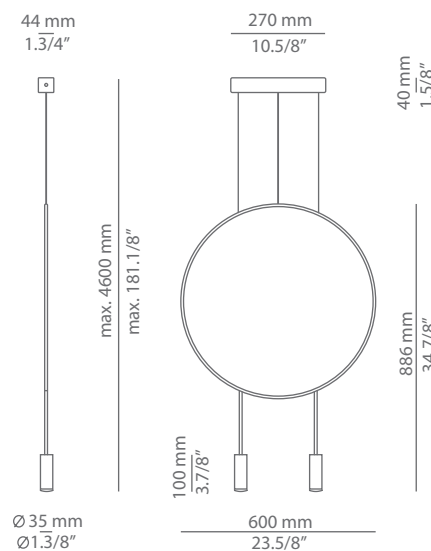

SPECIAL REQUIREMENTS

Custom versions

We offer custom plated or RAL finishes. Alternate lamping and sizes available for projects. Consult our offices.

Special instructions

ESTILUZ, S.A.
Carretera d'Ogassa, s/n
17860 Sant Joan de les Abadesses
T+34 972 720 125
F+34 972 720 796

estiluz@estiluz.com
www.estiluz.com