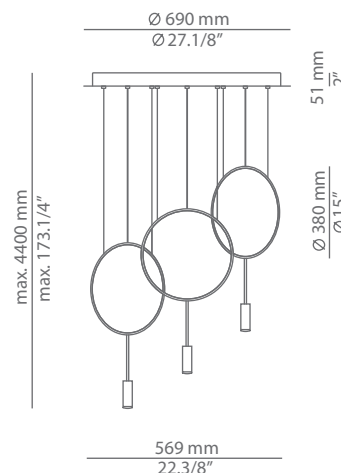

REVOLTA

T-3635S / T-3636S

round surface compositions

Date	Type
Project	
Location	
Model #	Quantity
Specifier	

Many possible configurations with T-3635C

Code ■ R70S.3S revolta	Composition includes ■ 1 round canopy 113535XX4 ■ 3 units of T-3635C ■ 3 drivers / Dimmable Triac	Temperature ■ T-3535C-W (2700K / 725 lumens) ■ T-3535C-M (3000K / 763 lumens)	
	Canopy ■ 26 BLK Black ■ 71 WH White	Body ■ 26 BLK Black ■ 71 WH White ■ CUSTOM	Head ■ 26 BLK Black ■ 61 S GLD Satin Gold ■ 71 WH White ■ CUSTOM
	Optional Acoustic Panel ■ Add up to 2 foam panels 123635XX0X ■ Add up to 2 fabric panels 123635XX0	Finish ■ 26 BLK Black ■ 82 BL Blue ■ 83 EGP Eggplant ■ 84 SLM Salmon ■ CUSTOM