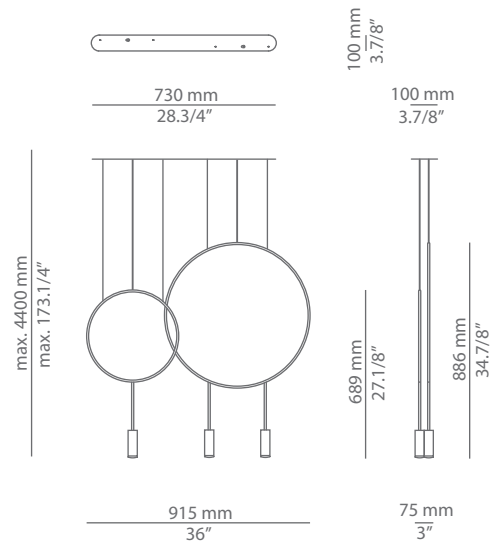

Code ■ L73R.1S1D revolta Ø 50mm drill on dropped ceiling	Composition includes 1 recessed canopy 113535XX1R 1 unit of T-3635C 1 unit of T-3636C 2 drivers / Dimmable Triac	Temperature ■ T-3535C-W / T-3536C-W (2700K / 725 lumens) ■ T-3535C-M / T-3536C-M (3000K / 763 lumens)	
	Canopy ■ 26 BLK Black ■ 71 WH White	Body ■ 26 BLK Black ■ 71 WH White ■ CUSTOM	Head ■ 26 BLK Black ■ 61 S GLD Satin Gold ■ 71 WH White ■ CUSTOM
	Optional Acoustic Panel ■ Add 1 foam panels 123635XX0X ■ Add 1 foam panels 123636XX0X ■ Add 1 fabric panels 123635XX0 ■ Add 1 fabric panels 123636XX0	Finish ■ 26 BLK Black ■ 82 BL Blue ■ 83 EGP Eggplant ■ 84 SLM Salmon ■ CUSTOM