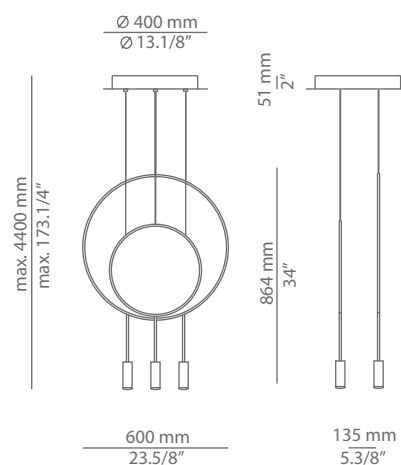

REVOLTA T-3635S / T-3636S

linear and round surface compositions

Date	Type
Project	
Location	
Model #	Quantity
Specifier	

Many possible configurations with T-3635C and T-3636C

Code	Composition includes	Temperature
■ L165S .5D revolta	1 linear canopy 113535XX7 5 units of T-3636C 5 drivers / Dimmable Triac	■ T-3535C-W (2700K / 725 lumens) ■ T-3535C-M (3000K / 763 lumens)
	<table border="1"> <thead> <tr> <th>Canopy</th> <th>Body</th> <th>Head</th> </tr> </thead> <tbody> <tr> <td>■ 26 BLK Black ■ 71 WH White</td> <td>■ 26 BLK Black ■ 71 WH White ■ CUSTOM</td> <td>■ 26 BLK Black ■ 61 S GLD Satin Gold ■ 71 WH White ■ CUSTOM</td> </tr> </tbody> </table>	
	<table border="1"> <thead> <tr> <th>Optional Acoustic Panel</th> <th>Finish</th> </tr> </thead> <tbody> <tr> <td>■ Add up to 5 foam panels 123636XX0X ■ Add up to 5 fabric panels 123636XX0</td> <td>■ 26 BLK Black ■ 82 BL Blue ■ 83 EGP Eggplant ■ 84 SLM Salmon ■ CUSTOM</td> </tr> </tbody> </table>	

Code	Composition includes	Temperature
■ R40S.1S1D revolta	1 round canopy 113635XX1 1 unit of T-3635C 1 unit of T-3636C 2 drivers / Dimmable Triac	■ T-3535C-W / T-3536C-W (2700K / 725 lumens) ■ T-3535C-M / T-3536C-M (3000K / 763 lumens)
	<table border="1"> <thead> <tr> <th>Canopy</th> <th>Body</th> <th>Head</th> </tr> </thead> <tbody> <tr> <td>■ 26 BLK Black ■ 71 WH White</td> <td>■ 26 BLK Black ■ 71 WH White ■ CUSTOM</td> <td>■ 26 BLK Black ■ 61 S GLD Satin Gold ■ 71 WH White ■ CUSTOM</td> </tr> </tbody> </table>	
	<table border="1"> <thead> <tr> <th>Optional Acoustic Panel</th> <th>Finish</th> </tr> </thead> <tbody> <tr> <td>■ Add 1 foam panels 123635XX0X ■ Add 1 foam panels 123636XX0X ■ Add 1 fabric panels 123635XX0 ■ Add 1 fabric panels 123636XX0</td> <td>■ 26 BLK Black ■ 82 BL Blue ■ 83 EGP Eggplant ■ 84 SLM Salmon ■ CUSTOM</td> </tr> </tbody> </table>