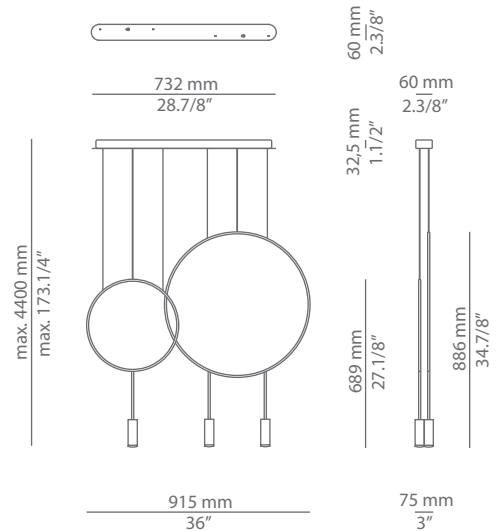

REVOLTA T-3635S / T-3636S

linear compositions

Many possible configurations with T-3635C and T-3636C

Date	Type
Project	
Location	
Model #	Quantity
Specifier	

Code ■ L73S.1S1D revolta	Composition includes 1 surface canopy 113535XX1 1 unit of T-3635C 1 unit of T-3636C 2 drivers / Dimmable Triac	Temperature ■ T-3535C-W / T-3536C-W (2700K / 725 lumens) ■ T-3535C-M / T-3536C-M (3000K / 763 lumens)	
	Canopy ■ 26 BLK Black ■ 71 WH White	Body ■ 26 BLK Black ■ 71 WH White ■ CUSTOM	Head ■ 26 BLK Black ■ 61 S GLD Satin Gold ■ 71 WH White ■ CUSTOM
	Optional Acoustic Panel ■ Add 1 foam panels 123635XX0X ■ Add 1 foam panels 123636XX0X ■ Add 1 fabric panels 123635XX0 ■ Add 1 fabric panels 123636XX0	Finish ■ 26 BLK Black ■ 82 BL Blue ■ 83 EGP Eggplant ■ 84 SLM Salmon ■ CUSTOM