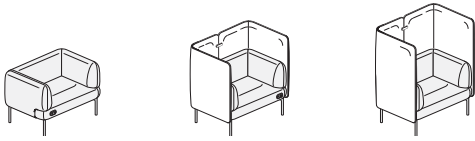

Cabana Lounge™

Cabana Lounge™ is the first sofa system designed to deliver optimal user performance, comfort, and design to create unique destination spaces in the office environment.

Features

- Shorter seat depth promotes upright, engaged postures
- More personal space in a smaller footprint
- No-back, half-back, and full-back sofas with left- or right-handed arms
- Upholstered screens in varying lengths and heights
- Power options in seating and tables
- Attached and freestanding tables
- Accessories that attach to screens, including lighting hook, fabric pocket, shelf and coat hook

Design

Patricia Urquiola - Studio Urquiola

Statement of Line

Individual Lounge

Corner Sofa

Single-Seat Sofa

Two-Seat Sofa

Chaise Longue

Chaise Longue Retreat

Half-back Sofa Retreat

Tables

Accessories

Product

Individual Lounge

Corner Sofa

Single-Seat Sofa

Two-Seat Collaborative Sofa

Chaise Longue

Chaise Longue Retreat

Half-back Sofa Retreat

Tables

Square

Rectangular

Wedge