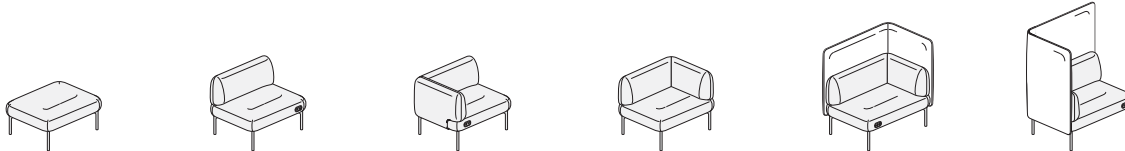

Cabana Lounge™

Cabana Lounge™ is the first sofa system designed to deliver optimal user performance, comfort, and design to create unique destination spaces in the office environment.

Features

- Shorter seat depth promotes upright, engaged postures
- More personal space in a smaller footprint
- No-back, half-back, and full-back sofas with left- or right-handed arms
- Upholstered screens in varying lengths and heights
- Power options in seating and tables
- Attached and freestanding tables
- Accessories that attach to screens, including lighting hook, fabric pocket, shelf and coat hook

Design

Patricia Urquiola - Studio Urquiola

Statement of Line

Individual Lounge

Corner Sofa

Single-Seat Sofa

Two-Seat Sofa

Chaise Longue

Chaise Longue Retreat

Half-back Sofa Retreat

Tables

Accessories

Product

Individual Lounge

Corner Sofa

Single-Seat Sofa

Two-Seat Collaborative Sofa

Chaise Longue

Chaise Longue Retreat

Half-back Sofa Retreat

Tables

Square

Rectangular

Wedge