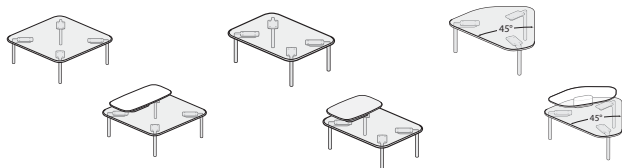

Cabana Lounge™

Cabana Lounge™ is the first sofa system designed to deliver optimal user performance, comfort, and design to create unique destination spaces in the office environment.

Features

- Shorter seat depth promotes upright, engaged postures
- More personal space in a smaller footprint
- No-back, half-back, and full-back sofas with left- or right-handed arms
- Upholstered screens in varying lengths and heights
- Power options in seating and tables
- Attached and freestanding tables
- Accessories that attach to screens, including lighting hook, fabric pocket, shelf and coat hook

Chaise Longue Retreat

Half-back Sofa Retreat

Tables

Accessories

Product

Individual Lounge

Corner Sofa

Single-Seat Sofa

Two-Seat Collaborative Sofa

Chaise Longue

Chaise Longue Retreat

Half-back Sofa Retreat

Tables

Square

Rectangular

Wedge

Accessories

Ganging bracket

Ganging kit

Fabric pocket

Shelf

Coat hook

Material

Legs: Painted aluminium Upholstery Seat/Back/Arms: European Colour Collection www.haworth.com/eu/product/finishes