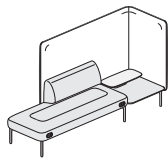

Cabana Lounge™

Cabana Lounge™ is the first sofa system designed to deliver optimal user performance, comfort, and design to create unique destination spaces in the office environment.

Features

- Shorter seat depth promotes upright, engaged postures
- More personal space in a smaller footprint
- No-back, half-back, and full-back sofas with left- or right-handed arms
- Upholstered screens in varying lengths and heights
- Power options in seating and tables
- Attached and freestanding tables
- Accessories that attach to screens, including lighting hook, fabric pocket, shelf and coat hook

Chaise Longue Retreat

Half-back Sofa Retreat

Tables

Accessories

Product

Individual Lounge

Corner Sofa

Single-Seat Sofa

Two-Seat Collaborative Sofa

Chaise Longue

Chaise Longue Retreat

Half-back Sofa Retreat

Tables

Square

Rectangular

Wedge

Accessories

Ganging bracket

Ganging kit

Fabric pocket

Shelf

Coat hook

Material

Legs: Painted aluminium Upholstery Seat/Back/Arms: European Colour Collection www.haworth.com/eu/product/finishes