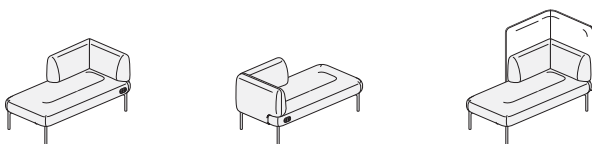

Cabana Lounge™

Cabana Lounge™ is the first sofa system designed to deliver optimal user performance, comfort, and design to create unique destination spaces in the office environment.

Features

- Shorter seat depth promotes upright, engaged postures
- More personal space in a smaller footprint
- No-back, half-back, and full-back sofas with left- or right-handed arms
- Upholstered screens in varying lengths and heights
- Power options in seating and tables
- Attached and freestanding tables
- Accessories that attach to screens, including lighting hook, fabric pocket, shelf and coat hook

Design

Patricia Urquiola - Studio Urquiola

Statement of Line

Individual Lounge

Corner Sofa

Single-Seat Sofa

Two-Seat Sofa

Chaise Longue

Chaise Longue Retreat

Half-back Sofa Retreat

Tables

Accessories

Product

Individual Lounge

Corner Sofa

Single-Seat Sofa

Two-Seat Collaborative Sofa

Chaise Longue

Chaise Longue Retreat

Half-back Sofa Retreat

Tables

Square

Rectangular

Wedge