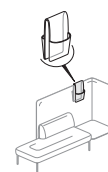

Chaise Longue Retreat

Half-back Sofa Retreat

Tables

Accessories

Product

Individual Lounge

Corner Sofa

Single-Seat Sofa

Two-Seat Collaborative Sofa

Chaise Longue

Chaise Longue Retreat

Half-back Sofa Retreat

Tables

Square

Rectangular

Wedge

Accessories

Ganging bracket

Ganging kit

Fabric pocket

Shelf

Coat hook

Material

Legs: Painted aluminium Upholstery Seat/Back/Arms: European Colour Collection www.haworth.com/eu/product/finishes