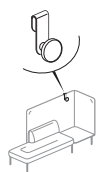

Two-Seat Collaborative Sofa

Chaise Longue

Chaise Longue Retreat

Half-back Sofa Retreat

Tables

Square

Rectangular

Wedge

Accessories

Ganging bracket

Ganging kit

Fabric pocket

Shelf

Coat hook

Material

Legs: Painted aluminium Upholstery Seat/Back/Arms: European Colour Collection www.haworth.com/eu/product/finishes