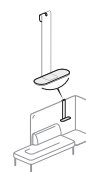

Two-Seat Collaborative Sofa

Chaise Longue

Chaise Longue Retreat

Half-back Sofa Retreat

Tables

Square

Rectangular

Wedge

Accessories

Ganging bracket

Ganging kit

Fabric pocket

Shelf

Coat hook

Material

Legs: Painted aluminium Upholstery Seat/Back/Arms: European Colour Collection www.haworth.com/eu/product/finishes