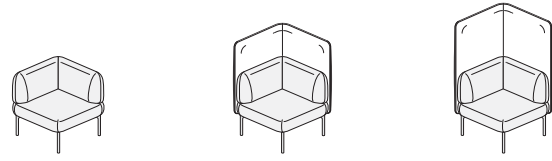

Cabana Lounge™

Cabana Lounge™ is the first sofa system designed to deliver optimal user performance, comfort, and design to create unique destination spaces in the office environment.

Features

- Shorter seat depth promotes upright, engaged postures
- More personal space in a smaller footprint
- No-back, half-back, and full-back sofas with left- or right-handed arms
- Upholstered screens in varying lengths and heights
- Power options in seating and tables
- Attached and freestanding tables
- Accessories that attach to screens, including lighting hook, fabric pocket, shelf and coat hook

Design

Patricia Urquiola - Studio Urquiola

Statement of Line

Individual Lounge

Corner Sofa

Single-Seat Sofa

Two-Seat Sofa

Chaise Longue

Chaise Longue Retreat

Half-back Sofa Retreat

Tables

Accessories

Product

Individual Lounge

Corner Sofa

Single-Seat Sofa

Two-Seat Collaborative Sofa

Chaise Longue

Chaise Longue Retreat

Half-back Sofa Retreat

Tables

Square

Rectangular

Wedge