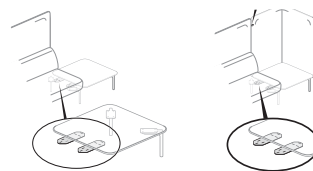

Chaise Longue Retreat

Half-back Sofa Retreat

Tables

Accessories

Product

Individual Lounge

Corner Sofa

Single-Seat Sofa

Two-Seat Collaborative Sofa

Chaise Longue

Chaise Longue Retreat

Half-back Sofa Retreat

Tables

Square

Rectangular

Wedge

Accessories

Ganging bracket

Ganging kit

Fabric pocket

Shelf

Coat hook

Material

Legs: Painted aluminium Upholstery Seat/Back/Arms: European Colour Collection www.haworth.com/eu/product/finishes