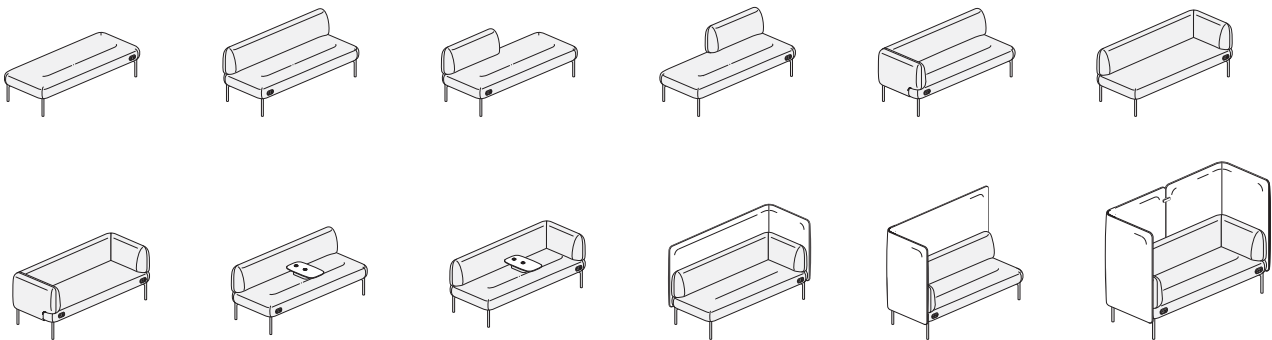

Cabana Lounge™

Cabana Lounge™ is the first sofa system designed to deliver optimal user performance, comfort, and design to create unique destination spaces in the office environment.

Features

- Shorter seat depth promotes upright, engaged postures
- More personal space in a smaller footprint
- No-back, half-back, and full-back sofas with left- or right-handed arms
- Upholstered screens in varying lengths and heights
- Power options in seating and tables
- Attached and freestanding tables
- Accessories that attach to screens, including lighting hook, fabric pocket, shelf and coat hook

Design

Patricia Urquiola - Studio Urquiola

Statement of Line

Individual Lounge

Corner Sofa

Single-Seat Sofa

Two-Seat Sofa

Chaise Longue

Chaise Longue Retreat

Half-back Sofa Retreat

Tables

Accessories

Product

Individual Lounge

Corner Sofa

Single-Seat Sofa

Two-Seat Collaborative Sofa

Chaise Longue

Chaise Longue Retreat

Half-back Sofa Retreat

Tables

Square

Rectangular

Wedge