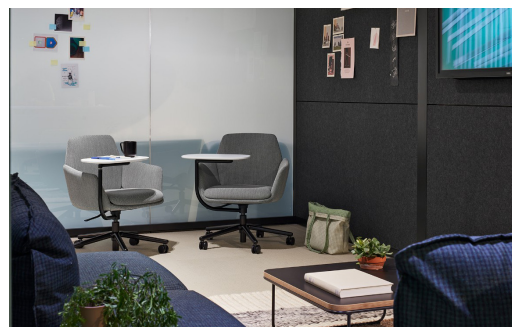

# Poppy

Today’s thinkers, creators, and doers seek meaningful spaces that support their work – spaces that are easy-going and purposeful. As workstyles flex and change, so do expectations about work environments. Wherever she goes, Poppy embodies the welcoming aura of residential comfort and warmth people are looking for. With a range of upholstery possibilities and three leg options, Poppy can be playful and unexpected or classically simple to express personality and culture.

## Features

- Comfortable and cozy
- Flexible and accommodating
- Expressive and charming
- Seat swivels 360°
- Specify a right-side or left-side mounted tablet for special purposes
- Dual-pivot tablet rotates 360° at both the arm’s pivot joint and tablet surface connection point
- Pre-installed tablet arm makes the chair ready to use upon delivery