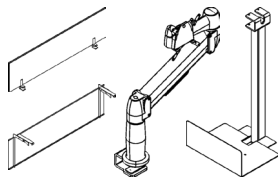

Accessories

Vertical Cable Management

Magnetic Duct
Vertebra Duct
Cable Sleeve

Horizontal Cable Management

Metallic
Wire
Metallic Central

Electrification

(A) In Surface
Qi Charge, Circle Ø80,
Intro[2P],
Intro [1P+1A+AC],
Intro [1P + 1Ad + 1Cd],
Intro [1P + 1A + 1C + 1RJ45]
(B) Above Surface
(C) Below Surface

Cable Accessibility

Round Ø80,
Epure
Kiron
20x11 aluminium standard
40x11 aluminium standard
20x11 aluminium uni
directional
20x11 melamine bi directional
40x11 melamine bi directional
Scalloped

Privacy and Comfort Accessories