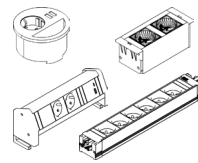

Accessories

Vertical Cable Management

Magnetic Duct
Vertebra Duct
Cable Sleeve

Horizontal Cable Management

Metallic
Wire
Metallic Central

Electrification

(A) In Surface
Qi Charge, Circle Ø80,
Intro[2P],
Intro [1P+1A+AC],
Intro [1P + 1Ad + 1Cd],
Intro [1P + 1A + 1C + 1RJ45]
(B) Above Surface
(C) Below Surface

Cable Accessibility

Round Ø80,
Epure
Kiron
20x11 aluminium standard
40x11 aluminium standard
20x11 aluminium uni
directional
20x11 melamine bi directional
40x11 melamine bi directional
Scalloped

Privacy and Comfort Accessories