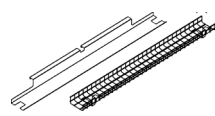

Statement of Line

Design

Haworth Design Studio

Product		Dimensions*	Material**
Tibas Operational		Rectangular desk Width 120/140/160/180/200 cm Depth 60/70/80/90 cm Height Fixed 74 cm Height Variable 62-86 cm	Top: Melamine Edelweiss EC White Light Grey Sand
		Return extensions Width 80/100/120 cm Depth 60/80 cm Height Fixed 74 cm Height Variable 62-86 cm	Lava Dark Grey Maple Oak Walnut
Tibas Meeting		Bench Workstations (A) For 2 (B) For 4 (A) Width x Depth 160x160 cm (B) Width x Depth 320x160 cm Height Fixed 74 cm Height Variable 62-86 cm	Structure: Powder-coated Metal Structured White Structured Black Titanium Alu Graphite Structured Lava Structured Rusty Red Structured Black Structured Sand* Structured Wren* Structured Terra* Structured Chartreuse* Structured Sky Blue* Structured Blue Jay* Structured Park Green*
		Meeting tables Rectangular Width x Depth 200x100/240x100/ 320x160 cm Height Fixed 74 cm	* Available only for Tibas Collaborative tables
		Meeting tables Oval Width x Depth 220x110/320x160 cm Height Fixed 74 cm	
		Meeting tables Square Width x Depth 100/120/140/160 cm Height Fixed 74 cm	** European Colour Collection www.haworth.com/eu/product/finishes
		Meeting tables Round Diameter Ø100/120 cm Height Fixed 74 cm	
Tibas Collaborative		Collaborative tables Width x Depth 140x140/160x80/180x90/ 200x80/200x100 cm Height Fixed 74 cm	
		High tables Width x Depth 140x100/160x100/200x100/ 140x120/160x120/200x120 cm Height Fixed 91,5cm or 104 cm	
		Counter tables Width x Depth 140x60/160x60/200x60 140x70/160x70/200x70 cm Height Fixed 91,5 or 104 cm	

Accessories

Vertical Cable Management

Magnetic Duct
Vertebra Duct
Cable Sleeve

Horizontal Cable Management

Metallic
Wire
Metallic Central

Electrification

(A) In Surface
Qi Charge, Circle Ø80,
Intro[2P],
Intro [1P+1A+AC],
Intro [1P + 1Ad + 1Cd],
Intro [1P + 1A + 1C + 1RJ45]
(B) Above Surface
(C) Below Surface