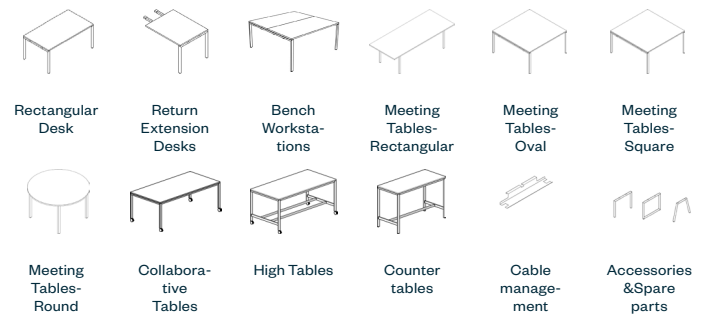

Tibas

The Tibas desk system is remarkable for its clean and architectural design. Tibas is not obtrusive but deliberately discreet and honest. The desk top appears to float gently and elegantly over the sturdy frame and can be integrated harmoniously into any setting. Tibas is not just a workstation solution but can help architects to create exciting collaborative floorplates.

Statement of Line

Design

Haworth Design Studio

Product		Dimensions*	Material**
Tibas Operational		Rectangular desk Width 120/140/160/180/200 cm Depth 60/70/80/90 cm Height Fixed 74 cm Height Variable 62-86 cm	Top: Melamine Edelweiss EC White Light Grey Sand
		Return extensions Width 80/100/120 cm Depth 60/80 cm Height Fixed 74 cm Height Variable 62-86 cm	Lava Dark Grey Maple Oak Walnut
Tibas Meeting		Bench Workstations (A) For 2 (B) For 4 (A) Width x Depth 160x160 cm (B) Width x Depth 320x160 cm Height Fixed 74 cm Height Variable 62-86 cm	Structure: Powder-coated Metal Structured White Structured Black Titanium Alu Graphite Structured Lava Structured Rusty Red Structured Black Structured Sand* Structured Wren* Structured Terra* Structured Chartreuse* Structured Sky Blue* Structured Blue Jay* Structured Park Green*
		Meeting tables Rectangular Width x Depth 200x100/240x100/ 320x160 cm Height Fixed 74 cm	* Available only for Tibas Collaborative tables
		Meeting tables Oval Width x Depth 220x110/320x160 cm Height Fixed 74 cm	
		Meeting tables Square Width x Depth 100/120/140/160 cm Height Fixed 74 cm	** European Colour Collection www.haworth.com/eu/product/finishes
		Meeting tables Round Diameter Ø100/120 cm Height Fixed 74 cm	
Tibas Collaborative		Collaborative tables Width x Depth 140x140/160x80/180x90/ 200x80/200x100 cm Height Fixed 74 cm	
		High tables Width x Depth 140x100/160x100/200x100/ 140x120/160x120/200x120 cm Height Fixed 91,5cm or 104 cm	
		Counter tables Width x Depth 140x60/160x60/200x60 140x70/160x70/200x70 cm Height Fixed 91,5 or 104 cm	