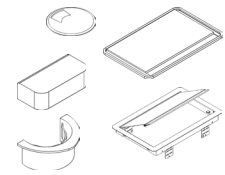

Statement of Line

Design

Haworth Design Studio

Product		Dimensions*	Material**
Tibas Operational		Rectangular desk Width 120/140/160/180/200 cm Depth 60/70/80/90 cm Height Fixed 74 cm Height Variable 62-86 cm	Top: Melamine Edelweiss EC White Light Grey Sand
		Return extensions Width 80/100/120 cm Depth 60/80 cm Height Fixed 74 cm Height Variable 62-86 cm	Lava Dark Grey Maple Oak Walnut
Tibas Meeting		Bench Workstations (A) For 2 (B) For 4 (A) Width x Depth 160x160 cm (B) Width x Depth 320x160 cm Height Fixed 74 cm Height Variable 62-86 cm	Structure: Powder-coated Metal Structured White Structured Black Titanium Alu Graphite Structured Lava Structured Rusty Red Structured Black Structured Sand* Structured Wren* Structured Terra* Structured Chartreuse* Structured Sky Blue* Structured Blue Jay* Structured Park Green*
		Meeting tables Rectangular Width x Depth 200x100/240x100/ 320x160 cm Height Fixed 74 cm	* Available only for Tibas Collaborative tables
		Meeting tables Oval Width x Depth 220x110/320x160 cm Height Fixed 74 cm	
		Meeting tables Square Width x Depth 100/120/140/160 cm Height Fixed 74 cm	** European Colour Collection www.haworth.com/eu/product/finishes
		Meeting tables Round Diameter Ø100/120 cm Height Fixed 74 cm	
Tibas Collaborative		Collaborative tables Width x Depth 140x140/160x80/180x90/ 200x80/200x100 cm Height Fixed 74 cm	
		High tables Width x Depth 140x100/160x100/200x100/ 140x120/160x120/200x120 cm Height Fixed 91,5cm or 104 cm	
		Counter tables Width x Depth 140x60/160x60/200x60 140x70/160x70/200x70 cm Height Fixed 91,5 or 104 cm	

Accessories

Vertical Cable Management

Magnetic Duct
Vertebra Duct
Cable Sleeve

Horizontal Cable Management

Metallic
Wire
Metallic Central

Electrification

(A) In Surface
Qi Charge, Circle Ø80,
Intro[2P],
Intro [1P+1A+AC],
Intro [1P + 1Ad + 1Cd],
Intro [1P + 1A + 1C + 1RJ45]
(B) Above Surface
(C) Below Surface